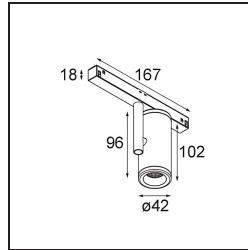

### Specifications

Material	13433032
Light Source Type	LED
LED Type	BRIDGELUX WARMDIM 6W
LED technology	LED COB
CRI	Min. 95
Colour Temperature	1800-3000K (Warm Dim)
Lifetime	L80B10 @50,000 Hours
Lamp Included	Yes
Number of Light Sources	1
Binning (SDCM)	3
Light Direction	Down
Optic	Reflector
Measured beam angle (°)	34.6
Input Voltage	48Vdc
Luminaire power (W)	8.0
Electrical Class	III
IP Rating	20
Glow wire rating (°C)	960
Dimming Protocol	1-10V
Indoor/Outdoor	Indoor
Application	Ceiling, Wall
Adjustability	H 360° V 360°
Distance to Lighted Object (m)	0,1
Primary Colour & Primary Finish	Black, Structure
Gross weight (g)	320.0
Drive current (mA)	350
Luminous flux per lamp (lm)	367
Efficacy (lm/W)	45
Glare rating	16