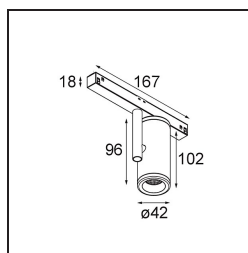

### Specifications

Material	13433009
Light Source Type	LED
LED Type	BRIDGELUX WARMDIM 6W
LED technology	LED COB
CRI	Min. 95
Colour Temperature	1800-3000K (Warm Dim)
Lifetime	L80B10 @50,000 Hours
Lamp Included	Yes
Number of Light Sources	1
Binning (SDCM)	3
Light Direction	Down
Optic	Reflector
Measured beam angle (°)	34.6
Input Voltage	48Vdc
Luminaire power (W)	8.0
Electrical Class	III
IP Rating	20
Glow wire rating (°C)	960
Dimming Protocol	1-10V
Indoor/Outdoor	Indoor
Application	Ceiling, Wall
Adjustability	H 360° V 360°
Distance to Lighted Object (m)	0,1
Primary Colour & Primary Finish	White, Structure
Gross weight (g)	320.0
Drive current (mA)	350
Luminous flux per lamp (lm)	367
Efficacy (lm/W)	45
Glare rating	16