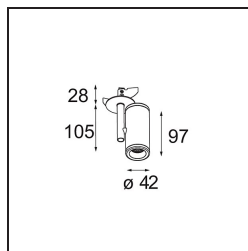

Date
Customer
Project
Type

Medard Semi-Recessed Adjustable 42 1x LED 1800-3000K WD Flood DE Black Structure

Specifications

Material	13432532
Light Source Type	LED
LED Type	BRIDGELUX WARMDIM 6W
LED technology	LED COB
CRI	Min. 95
Colour Temperature	1800-3000K (Warm Dim)
Lifetime	L80B10 @50,000 Hours
Lamp Included	Yes
Number of Light Sources	1
Binning (SDCM)	3
Light Direction	Down
Optic	Reflector
Measured beam angle (°)	39.3
Input Voltage	Constant Current Driver Required
Electrical Class	III
IP Rating	20
Glow wire rating (°C)	960
Indoor/Outdoor	Indoor
Application	Ceiling, Wall
Mounting	Semi-Recessed
Cut-out size (mm)	ø44
Mounting depth (mm)	70.0
Adjustability	H 355° V 360°
Distance to Lighted Object (m)	0,1
Primary Colour & Primary Finish	Black, Structure
Gross weight (g)	241.0
Drive current (mA)	350
Min. forward voltage (Vf)	15,5
Max. forward voltage (Vf)	18,5
Connected load (W)	6,0
Luminous flux per lamp (lm)	364
Efficacy (lm/W)	60
Glare rating	16
Remark	• 3500K and 4000K on request