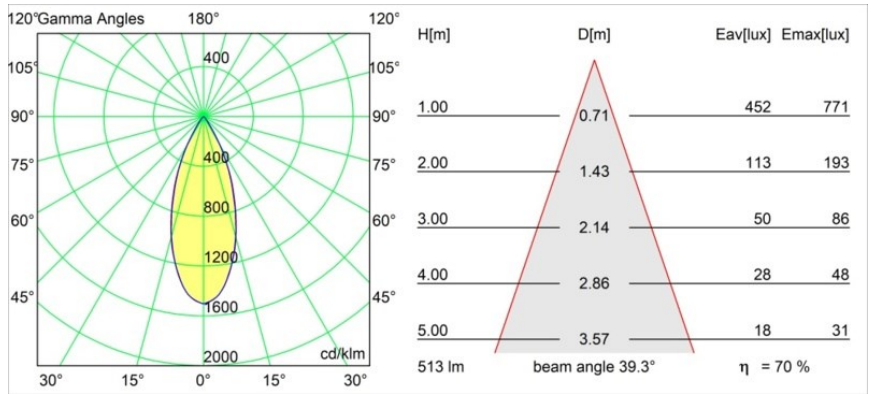

Light distribution & beam diagram