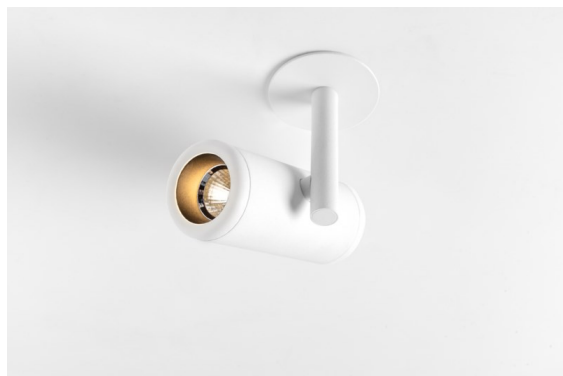

Date
Customer
Project
Type

Medard Semi-Recessed Adjustable 42 1x LED 1800-3000K WD Flood DE White Structure

The quirky long legs of the praying mantis inspired the Dutch Basten Leijh Design Studio for the creation of Medard, its initial design being a stylish table lamp. Now a large, versatile family of accent lights, and a lot of flexibility, Medard opens into a multitude of elegant applications.

Specifications

Material	13432509
Light Source Type	LED
LED Type	BRIDGELUX WARMDIM 6W
LED technology	LED COB
CRI	Min. 95
Colour Temperature	1800-3000K (Warm Dim)
Lifetime	L80B10 @50,000 Hours
Lamp Included	Yes
Number of Light Sources	1
Binning (SDCM)	3
Light Direction	Down
Optic	Reflector
Measured beam angle (°)	39.3
Input Voltage	Constant Current Driver Required
Electrical Class	III
IP Rating	20
Glow wire rating (°C)	960
Indoor/Outdoor	Indoor
Application	Ceiling, Wall
Mounting	Semi-Recessed
Cut-out size (mm)	ø44
Mounting depth (mm)	70.0
Adjustability	H 355° V 360°
Distance to Lighted Object (m)	0,1
Primary Colour & Primary Finish	White, Structure
Gross weight (g)	241.0
Drive current (mA)	350
Min. forward voltage (Vf)	15,5
Max. forward voltage (Vf)	18,5
Connected load (W)	6,0
Luminous flux per lamp (lm)	364
Efficacy (lm/W)	60
Glare rating	16
Remark	• 3500K and 4000K on request