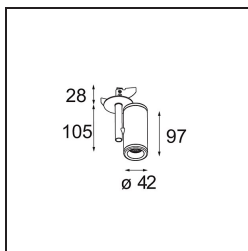

### Specifications

Material	13432509
Light Source Type	LED
LED Type	BRIDGELUX WARMDIM 6W
LED technology	LED COB
CRI	Min. 95
Colour Temperature	1800-3000K (Warm Dim)
Lifetime	L80B10 @50,000 Hours
Lamp Included	Yes
Number of Light Sources	1
Binning (SDCM)	3
Light Direction	Down
Optic	Reflector
Measured beam angle (°)	39.3
Input Voltage	Constant Current Driver Required
Electrical Class	III
IP Rating	20
Glow wire rating (°C)	960
Indoor/Outdoor	Indoor
Application	Ceiling, Wall
Mounting	Semi-Recessed
Cut-out size (mm)	ø44
Mounting depth (mm)	70.0
Adjustability	H 355° V 360°
Distance to Lighted Object (m)	0,1
Primary Colour & Primary Finish	White, Structure
Gross weight (g)	241.0
Drive current (mA)	350
Min. forward voltage (Vf)	15,5
Max. forward voltage (Vf)	18,5
Connected load (W)	6,0
Luminous flux per lamp (lm)	364
Efficacy (lm/W)	60
Glare rating	16
Remark	• 3500K and 4000K on request