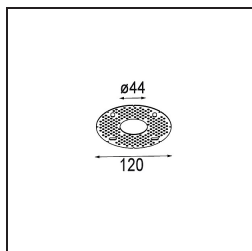

### Specifications

Material	13432509
Light Source Type	LED
LED Type	BRIDGELUX WARMDIM 6W
LED technology	LED COB
CRI	Min. 95
Colour Temperature	1800-3000K (Warm Dim)
Lifetime	L80B10 @50,000 Hours
Lamp Included	Yes
Number of Light Sources	1
Binning (SDCM)	3
Light Direction	Down
Optic	Reflector
Measured beam angle (°)	39.3
Input Voltage	Constant Current Driver Required
Electrical Class	III
IP Rating	20
Glow wire rating (°C)	960
Indoor/Outdoor	Indoor
Application	Ceiling, Wall
Mounting	Semi-Recessed
Cut-out size (mm)	ø44
Mounting depth (mm)	70.0
Adjustability	H 355° V 360°
Distance to Lighted Object (m)	0,1
Primary Colour & Primary Finish	White, Structure
Gross weight (g)	241.0
Drive current (mA)	350
Min. forward voltage (Vf)	15,5
Max. forward voltage (Vf)	18,5
Connected load (W)	6,0
Luminous flux per lamp (lm)	364
Efficacy (lm/W)	60
Glare rating	16
Remark	• 3500K and 4000K on request

**TM30 & CRI diagram**

**Light distribution & beam diagram**

Diagrams

**Installation Accessories**

**12293730** Plaster Kit 44 1x

Choose a required accessory