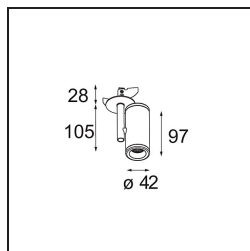

Specifications

Material	13432509
Light Source Type	LED
LED Type	BRIDGELUX WARMDIM 6W
LED technology	LED COB
CRI	Min. 95
Colour Temperature	1800-3000K (Warm Dim)
Lifetime	L80B10 @50,000 Hours
Lamp Included	Yes
Number of Light Sources	1
Binning (SDCM)	3
Light Direction	Down
Optic	Reflector
Measured beam angle (°)	39.3
Input Voltage	Constant Current Driver Required
Electrical Class	III
IP Rating	20
Glow wire rating (°C)	960
Indoor/Outdoor	Indoor
Application	Ceiling, Wall
Mounting	Semi-Recessed
Cut-out size (mm)	ø44
Mounting depth (mm)	70.0
Adjustability	H 355° V 360°
Distance to Lighted Object (m)	0,1
Primary Colour & Primary Finish	White, Structure
Gross weight (g)	241.0
Drive current (mA)	350
Min. forward voltage (Vf)	15,5
Max. forward voltage (Vf)	18,5
Connected load (W)	6,0
Luminous flux per lamp (lm)	364
Efficacy (lm/W)	60
Glare rating	16
Remark	• 3500K and 4000K on request