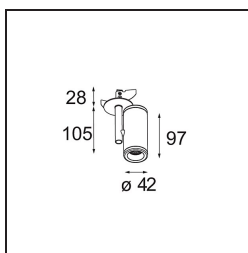

Date
Customer
Project
Type

*Medard Semi-Recessed Adjustable 42 1x LED 1800-3000K WD Medium DE Black Structure*

**Specifications**

Material	13432432
Light Source Type	LED
LED Type	BRIDGELUX WARMDIM 6W
LED technology	LED COB
CRI	Min. 95
Colour Temperature	1800-3000K (Warm Dim)
Lifetime	L80B10 @50,000 Hours
Lamp Included	Yes
Number of Light Sources	1
Binning (SDCM)	3
Light Direction	Down
Optic	Reflector
Measured beam angle (°)	34.6
Input Voltage	Constant Current Driver Required
Electrical Class	III
IP Rating	20
Glow wire rating (°C)	960
Indoor/Outdoor	Indoor
Application	Ceiling, Wall
Mounting	Semi-Recessed
Cut-out size (mm)	ø44
Mounting depth (mm)	70.0
Adjustability	H 355° V 360°
Distance to Lighted Object (m)	0,1
Primary Colour & Primary Finish	Black, Structure
Gross weight (g)	241.0
Drive current (mA)	350
Min. forward voltage (Vf)	15,5
Max. forward voltage (Vf)	18,5
Connected load (W)	6,0
Luminous flux per lamp (lm)	367
Efficacy (lm/W)	61
Glare rating	16
Remark	• 3500K and 4000K on request