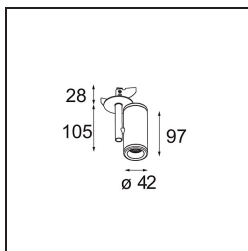

Date
Customer
Project
Type

Medard Semi-Recessed Adjustable 42 1x LED 1800-3000K WD Medium DE White Structure

Specifications

Material	13432409
Light Source Type	LED
LED Type	BRIDGELUX WARMDIM 6W
LED technology	LED COB
CRI	Min. 95
Colour Temperature	1800-3000K (Warm Dim)
Lifetime	L80B10 @50,000 Hours
Lamp Included	Yes
Number of Light Sources	1
Binning (SDCM)	3
Light Direction	Down
Optic	Reflector
Measured beam angle (°)	34.6
Input Voltage	Constant Current Driver Required
Electrical Class	III
IP Rating	20
Glow wire rating (°C)	960
Indoor/Outdoor	Indoor
Application	Ceiling, Wall
Mounting	Semi-Recessed
Cut-out size (mm)	ø44
Mounting depth (mm)	70.0
Adjustability	H 355° V 360°
Distance to Lighted Object (m)	0,1
Primary Colour & Primary Finish	White, Structure
Gross weight (g)	241.0
Drive current (mA)	350
Min. forward voltage (Vf)	15,5
Max. forward voltage (Vf)	18,5
Connected load (W)	6,0
Luminous flux per lamp (lm)	367
Efficacy (lm/W)	61
Glare rating	16
Remark	• 3500K and 4000K on request