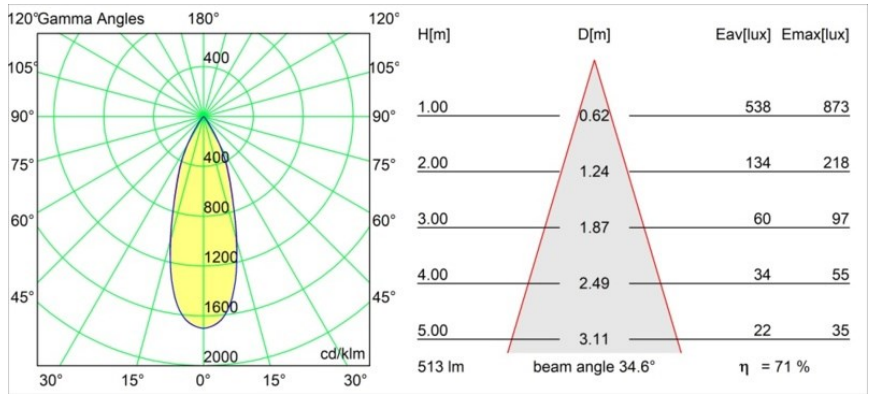

Light distribution & beam diagram