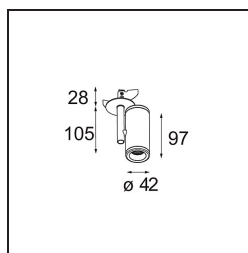

Date
Customer
Project
Type

*Medard Semi-Recessed Adjustable 42 1x LED 3000K Flood DE Black Structure*

**Specifications**

Material	13432332
Light Source Type	LED
LED Type	BRIDGELUX V6 HD G7
LED technology	LED COB
CRI	Min. 90
Colour Temperature	3000K
Lifetime	L80B10 @50,000 Hours
Lamp Included	Yes
Number of Light Sources	1
CIE flux code	100 100 100 100 71
Binning (SDCM)	2
Light Direction	Down
Optic	Reflector
Measured beam angle (°)	37.0
Input Voltage	Constant Current Driver Required
Electrical Class	III
IP Rating	20
Glow wire rating (°C)	960
Indoor/Outdoor	Indoor
Application	Ceiling, Wall
Mounting	Semi-Recessed
Cut-out size (mm)	ø44
Mounting depth (mm)	70.0
Adjustability	H 355° V 360°
Distance to Lighted Object (m)	0,1
Primary Colour & Primary Finish	Black, Structure
Gross weight (g)	241.0
Drive current (mA)	350      500      700
Min. forward voltage (Vf)	14,8      15,2      15,9
Max. forward voltage (Vf)	18,0      18,6      19,5
Connected load (W)	5,7      8,5      12,4
Luminous flux per lamp (lm)	516      695      901
Efficacy (lm/W)	91      82      73
Glare rating	14      15      16