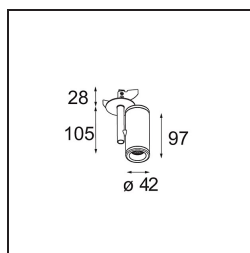

Date
Customer
Project
Type

Medard Semi-Recessed Adjustable 42 1x LED 3000K Flood DE Black Structure

Specifications

Material	13432332
Light Source Type	LED
LED Type	BRIDGELUX V6 HD G7
LED technology	LED COB
CRI	Min. 90
Colour Temperature	3000K
Lifetime	L80B10 @50,000 Hours
Lamp Included	Yes
Number of Light Sources	1
CIE flux code	100 100 100 100 71
Binning (SDCM)	2
Light Direction	Down
Optic	Reflector
Measured beam angle (°)	37.0
Input Voltage	Constant Current Driver Required
Electrical Class	III
IP Rating	20
Glow wire rating (°C)	960
Indoor/Outdoor	Indoor
Application	Ceiling, Wall
Mounting	Semi-Recessed
Cut-out size (mm)	ø44
Mounting depth (mm)	70.0
Adjustability	H 355° V 360°
Distance to Lighted Object (m)	0,1
Primary Colour & Primary Finish	Black, Structure
Gross weight (g)	241.0
Drive current (mA)	350 500 700
Min. forward voltage (Vf)	14,8 15,2 15,9
Max. forward voltage (Vf)	18,0 18,6 19,5
Connected load (W)	5,7 8,5 12,4
Luminous flux per lamp (lm)	516 695 901
Efficacy (lm/W)	91 82 73
Glare rating	14 15 16