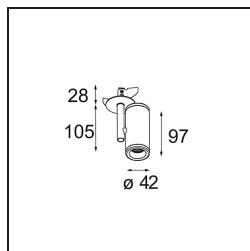

Date
Customer
Project
Type

Medard Semi-Recessed Adjustable 42 1x LED 3000K Flood DE White Structure

The quirky long legs of the praying mantis inspired the Dutch Basten Leijh Design Studio for the creation of Medard, its initial design being a stylish table lamp. Now a large, versatile family of accent lights, and a lot of flexibility, Medard opens into a multitude of elegant applications.

Specifications

Material	13432309
Light Source Type	LED
LED Type	BRIDGELUX V6 HD G7
LED technology	LED COB
CRI	Min. 90
Colour Temperature	3000K
Lifetime	L80B10 @50,000 Hours
Lamp Included	Yes
Number of Light Sources	1
CIE flux code	100 100 100 100 71
Binning (SDCM)	2
Light Direction	Down
Optic	Reflector
Measured beam angle (°)	37.0
Input Voltage	Constant Current Driver Required
Electrical Class	III
IP Rating	20
Glow wire rating (°C)	960
Indoor/Outdoor	Indoor
Application	Ceiling, Wall
Mounting	Semi-Recessed
Cut-out size (mm)	ø44
Mounting depth (mm)	70.0
Adjustability	H 355° V 360°
Distance to Lighted Object (m)	0,1
Primary Colour & Primary Finish	White, Structure
Gross weight (g)	241.0
Drive current (mA)	350 500 700
Min. forward voltage (Vf)	14,8 15,2 15,9
Max. forward voltage (Vf)	18,0 18,6 19,5
Connected load (W)	5,7 8,5 12,4
Luminous flux per lamp (lm)	516 695 901
Efficacy (lm/W)	91 82 73
Glare rating	14 15 16