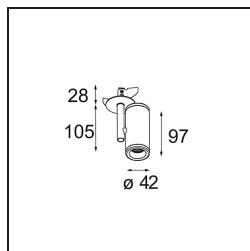

Date
Customer
Project
Type

*Medard Semi-Recessed Adjustable 42 1x LED 3000K Medium DE Black Structure*

**Specifications**

Material	13432232
Light Source Type	LED
LED Type	BRIDGELUX V6 HD G7
LED technology	LED COB
CRI	Min. 90
Colour Temperature	3000K
Lifetime	L80B10 @50,000 Hours
Lamp Included	Yes
Number of Light Sources	1
CIE flux code	100 100 100 100 68
Binning (SDCM)	2
Light Direction	Down
Optic	Reflector
Measured beam angle (°)	25.0
Input Voltage	Constant Current Driver Required
Electrical Class	III
IP Rating	20
Glow wire rating (°C)	960
Indoor/Outdoor	Indoor
Application	Ceiling, Wall
Mounting	Semi-Recessed
Cut-out size (mm)	ø44
Mounting depth (mm)	70.0
Adjustability	H 355° V 360°
Distance to Lighted Object (m)	0,1
Primary Colour & Primary Finish	Black, Structure
Gross weight (g)	241.0
Drive current (mA)	350      500      700
Min. forward voltage (Vf)	14,8      15,2      15,9
Max. forward voltage (Vf)	18,0      18,6      19,5
Connected load (W)	5,7      8,5      12,4
Luminous flux per lamp (lm)	498      671      869
Efficacy (lm/W)	87      79      70
Glare rating	11      12      13