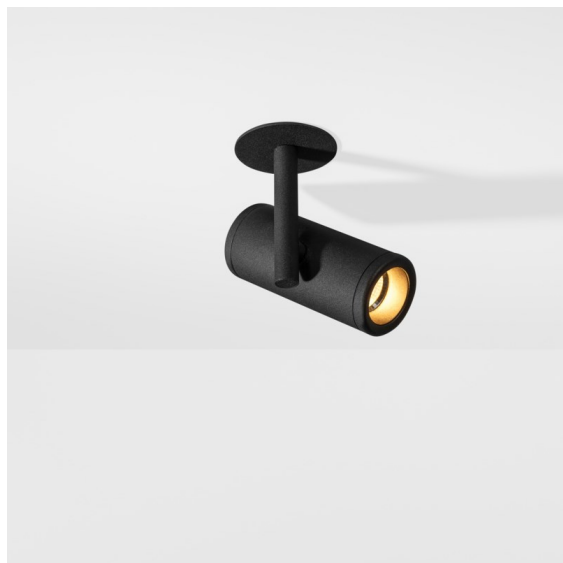

Date
Customer
Project
Type

*Medard Semi-Recessed Adjustable 42 1x LED 3000K Medium DE Black Structure*

**Specifications**

Material	13432232
Light Source Type	LED
LED Type	BRIDGELUX V6 HD G7
LED technology	LED COB
CRI	Min. 90
Colour Temperature	3000K
Lifetime	L80B10 @50,000 Hours
Lamp Included	Yes
Number of Light Sources	1
CIE flux code	100 100 100 100 68
Binning (SDCM)	2
Light Direction	Down
Optic	Reflector
Measured beam angle (°)	25.0
Input Voltage	Constant Current Driver Required
Electrical Class	III
IP Rating	20
Glow wire rating (°C)	960
Indoor/Outdoor	Indoor
Application	Ceiling, Wall
Mounting	Semi-Recessed
Cut-out size (mm)	ø44
Mounting depth (mm)	70.0
Adjustability	H 355° V 360°
Distance to Lighted Object (m)	0,1
Primary Colour & Primary Finish	Black, Structure
Gross weight (g)	241.0
Drive current (mA)	350      500      700
Min. forward voltage (Vf)	14,8      15,2      15,9
Max. forward voltage (Vf)	18,0      18,6      19,5
Connected load (W)	5,7      8,5      12,4
Luminous flux per lamp (lm)	498      671      869
Efficacy (lm/W)	87      79      70
Glare rating	11      12      13

The quirky long legs of the praying mantis inspired the Dutch Basten Leijh Design Studio for the creation of Medard, its initial design being a stylish table lamp. Now a large, versatile family of accent lights, and a lot of flexibility, Medard opens into a multitude of elegant applications.