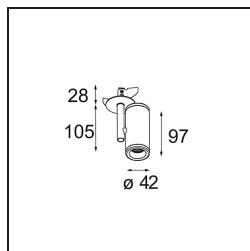

Date
Customer
Project
Type

Medard Semi-Recessed Adjustable 42 1x LED 3000K Medium DE White Structure

The quirky long legs of the praying mantis inspired the Dutch Basten Leijh Design Studio for the creation of Medard, its initial design being a stylish table lamp. Now a large, versatile family of accent lights, and a lot of flexibility, Medard opens into a multitude of elegant applications.

Specifications

Material	13432209
Light Source Type	LED
LED Type	BRIDGELUX V6 HD G7
LED technology	LED COB
CRI	Min. 90
Colour Temperature	3000K
Lifetime	L80B10 @50,000 Hours
Lamp Included	Yes
Number of Light Sources	1
CIE flux code	100 100 100 100 68
Binning (SDCM)	2
Light Direction	Down
Optic	Reflector
Measured beam angle (°)	25.0
Input Voltage	Constant Current Driver Required
Electrical Class	III
IP Rating	20
Glow wire rating (°C)	960
Indoor/Outdoor	Indoor
Application	Ceiling, Wall
Mounting	Semi-Recessed
Cut-out size (mm)	ø44
Mounting depth (mm)	70.0
Adjustability	H 355° V 360°
Distance to Lighted Object (m)	0,1
Primary Colour & Primary Finish	White, Structure
Gross weight (g)	241.0
Drive current (mA)	350 500 700
Min. forward voltage (Vf)	14,8 15,2 15,9
Max. forward voltage (Vf)	18,0 18,6 19,5
Connected load (W)	5,7 8,5 12,4
Luminous flux per lamp (lm)	498 671 869
Efficacy (lm/W)	87 79 70
Glare rating	11 12 13