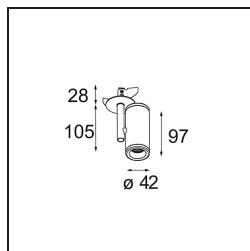

Date
Customer
Project
Type

*Medard Semi-Recessed Adjustable 42 1x LED 2700K Flood DE Black Structure*

**Specifications**

Material	13432132
Light Source Type	LED
LED Type	BRIDGELUX V6 HD G7
LED technology	LED COB
CRI	Min. 90
Colour Temperature	2700K
Lifetime	L80B10 @50,000 Hours
Lamp Included	Yes
Number of Light Sources	1
CIE flux code	100 100 100 100 71
Binning (SDCM)	2
Light Direction	Down
Optic	Reflector
Measured beam angle (°)	37.0
Input Voltage	Constant Current Driver Required
Electrical Class	III
IP Rating	20
Glow wire rating (°C)	960
Indoor/Outdoor	Indoor
Application	Ceiling, Wall
Mounting	Semi-Recessed
Cut-out size (mm)	ø44
Mounting depth (mm)	70.0
Adjustability	H 355° V 360°
Distance to Lighted Object (m)	0,1
Primary Colour & Primary Finish	Black, Structure
Gross weight (g)	241.0
Drive current (mA)	350      500      700
Min. forward voltage (Vf)	14,8      15,2      15,9
Max. forward voltage (Vf)	18,0      18,6      19,5
Connected load (W)	5,7      8,5      12,4
Luminous flux per lamp (lm)	505      681      882
Efficacy (lm/W)	87      80      71
Glare rating	14      15      16