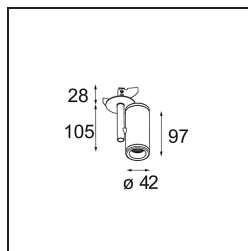

Date
Customer
Project
Type

Medard Semi-Recessed Adjustable 42 1x LED 2700K Flood DE Black Structure

Specifications

Material	13432132
Light Source Type	LED
LED Type	BRIDGELUX V6 HD G7
LED technology	LED COB
CRI	Min. 90
Colour Temperature	2700K
Lifetime	L80B10 @50,000 Hours
Lamp Included	Yes
Number of Light Sources	1
CIE flux code	100 100 100 100 71
Binning (SDCM)	2
Light Direction	Down
Optic	Reflector
Measured beam angle (°)	37.0
Input Voltage	Constant Current Driver Required
Electrical Class	III
IP Rating	20
Glow wire rating (°C)	960
Indoor/Outdoor	Indoor
Application	Ceiling, Wall
Mounting	Semi-Recessed
Cut-out size (mm)	ø44
Mounting depth (mm)	70.0
Adjustability	H 355° V 360°
Distance to Lighted Object (m)	0,1
Primary Colour & Primary Finish	Black, Structure
Gross weight (g)	241.0
Drive current (mA)	350 500 700
Min. forward voltage (Vf)	14.8 15.2 15.9
Max. forward voltage (Vf)	18.0 18.6 19.5
Connected load (W)	5.7 8.5 12.4
Luminous flux per lamp (lm)	505 681 882
Efficacy (lm/W)	87 80 71
Glare rating	14 15 16