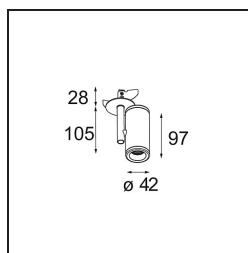

Date
Customer
Project
Type

*Medard Semi-Recessed Adjustable 42 1x LED 2700K Flood DE Black Structure*

**Specifications**

Material	13432132
Light Source Type	LED
LED Type	BRIDGELUX V6 HD G7
LED technology	LED COB
CRI	Min. 90
Colour Temperature	2700K
Lifetime	L80B10 @50,000 Hours
Lamp Included	Yes
Number of Light Sources	1
CIE flux code	100 100 100 100 71
Binning (SDCM)	2
Light Direction	Down
Optic	Reflector
Measured beam angle (°)	37.0
Input Voltage	Constant Current Driver Required
Electrical Class	III
IP Rating	20
Glow wire rating (°C)	960
Indoor/Outdoor	Indoor
Application	Ceiling, Wall
Mounting	Semi-Recessed
Cut-out size (mm)	ø44
Mounting depth (mm)	70.0
Adjustability	H 355° V 360°
Distance to Lighted Object (m)	0,1
Primary Colour & Primary Finish	Black, Structure
Gross weight (g)	241.0
Drive current (mA)	350      500      700
Min. forward voltage (Vf)	14,8      15,2      15,9
Max. forward voltage (Vf)	18,0      18,6      19,5
Connected load (W)	5,7      8,5      12,4
Luminous flux per lamp (lm)	505      681      882
Efficacy (lm/W)	87      80      71
Glare rating	14      15      16