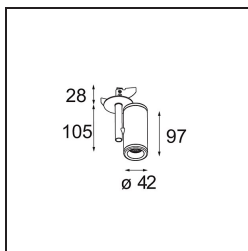

Specifications

Material	13432109
Light Source Type	LED
LED Type	BRIDGELUX V6 HD G7
LED technology	LED COB
CRI	Min. 90
Colour Temperature	2700K
Lifetime	L80B10 @50,000 Hours
Lamp Included	Yes
Number of Light Sources	1
CIE flux code	100 100 100 100 71
Binning (SDCM)	2
Light Direction	Down
Optic	Reflector
Measured beam angle (°)	37.0
Input Voltage	Constant Current Driver Required
Electrical Class	III
IP Rating	20
Glow wire rating (°C)	960
Indoor/Outdoor	Indoor
Application	Ceiling, Wall
Mounting	Semi-Recessed
Cut-out size (mm)	ø44
Mounting depth (mm)	70.0
Adjustability	H 355° V 360°
Distance to Lighted Object (m)	0,1
Primary Colour & Primary Finish	White, Structure
Gross weight (g)	241.0
Drive current (mA)	350 500 700
Min. forward voltage (Vf)	14,8 15,2 15,9
Max. forward voltage (Vf)	18,0 18,6 19,5
Connected load (W)	5,7 8,5 12,4
Luminous flux per lamp (lm)	505 681 882
Efficacy (lm/W)	87 80 71
Glare rating	14 15 16