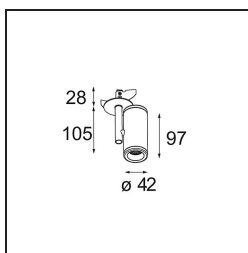

Date
Customer
Project
Type

Medard Semi-Recessed Adjustable 42 1x LED 2700K Medium DE Black Structure

Specifications

Material	13432032
Light Source Type	LED
LED Type	BRIDGELUX V6 HD G7
LED technology	LED COB
CRI	Min. 90
Colour Temperature	2700K
Lifetime	L80B10 @50,000 Hours
Lamp Included	Yes
Number of Light Sources	1
CIE flux code	100 100 100 100 68
Binning (SDCM)	2
Light Direction	Down
Optic	Reflector
Measured beam angle (°)	25.0
Input Voltage	Constant Current Driver Required
Electrical Class	III
IP Rating	20
Glow wire rating (°C)	960
Indoor/Outdoor	Indoor
Application	Ceiling, Wall
Mounting	Semi-Recessed
Cut-out size (mm)	ø44
Mounting depth (mm)	70.0
Adjustability	H 355° V 360°
Distance to Lighted Object (m)	0,1
Primary Colour & Primary Finish	Black, Structure
Gross weight (g)	241.0
Drive current (mA)	350 500 700
Min. forward voltage (Vf)	14,8 15,2 15,9
Max. forward voltage (Vf)	18,0 18,6 19,5
Connected load (W)	5,7 8,5 12,4
Luminous flux per lamp (lm)	487 657 852
Efficacy (lm/W)	86 77 69
Glare rating	11 12 13