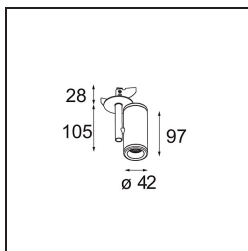

Date
Customer
Project
Type

Medard Semi-Recessed Adjustable 42 1x LED 2700K Medium DE White Structure

The quirky long legs of the praying mantis inspired the Dutch Basten Leijh Design Studio for the creation of Medard, its initial design being a stylish table lamp. Now a large, versatile family of accent lights, and a lot of flexibility, Medard opens into a multitude of elegant applications.

Specifications

Material	13432009
Light Source Type	LED
LED Type	BRIDGELUX V6 HD G7
LED technology	LED COB
CRI	Min. 90
Colour Temperature	2700K
Lifetime	L80B10 @50,000 Hours
Lamp Included	Yes
Number of Light Sources	1
CIE flux code	100 100 100 100 68
Binning (SDCM)	2
Light Direction	Down
Optic	Reflector
Measured beam angle (°)	25.0
Input Voltage	Constant Current Driver Required
Electrical Class	III
IP Rating	20
Glow wire rating (°C)	960
Indoor/Outdoor	Indoor
Application	Ceiling, Wall
Mounting	Semi-Recessed
Cut-out size (mm)	ø44
Mounting depth (mm)	70.0
Adjustability	H 355° V 360°
Distance to Lighted Object (m)	0,1
Primary Colour & Primary Finish	White, Structure
Gross weight (g)	241.0
Drive current (mA)	350 500 700
Min. forward voltage (Vf)	14,8 15,2 15,9
Max. forward voltage (Vf)	18,0 18,6 19,5
Connected load (W)	5,7 8,5 12,4
Luminous flux per lamp (lm)	487 657 852
Efficacy (lm/W)	86 77 69
Glare rating	11 12 13