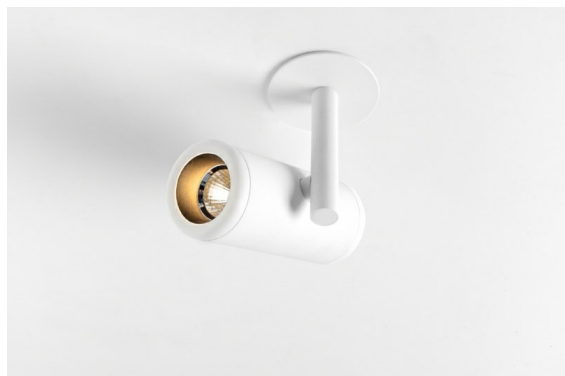

| |
|----------|
| Date |
| Customer |
| Project |
| Type |

Medard Semi-Recessed Adjustable 42 1x LED 2700K Medium DE White Structure

The quirky long legs of the praying mantis inspired the Dutch Basten Leijh Design Studio for the creation of Medard, its initial design being a stylish table lamp. Now a large, versatile family of accent lights, and a lot of flexibility, Medard opens into a multitude of elegant applications.

Specifications

| | |
|---------------------------------|----------------------------------|
| Material | 13432009 |
| Light Source Type | LED |
| LED Type | BRIDGELUX V6 HD G7 |
| LED technology | LED COB |
| CRI | Min. 90 |
| Colour Temperature | 2700K |
| Lifetime | L80B10 @50,000 Hours |
| Lamp Included | Yes |
| Number of Light Sources | 1 |
| CIE flux code | 100 100 100 100 68 |
| Binning (SDCM) | 2 |
| Light Direction | Down |
| Optic | Reflector |
| Measured beam angle (°) | 25.0 |
| Input Voltage | Constant Current Driver Required |
| Electrical Class | III |
| IP Rating | 20 |
| Glow wire rating (°C) | 960 |
| Indoor/Outdoor | Indoor |
| Application | Ceiling, Wall |
| Mounting | Semi-Recessed |
| Cut-out size (mm) | ø44 |
| Mounting depth (mm) | 70.0 |
| Adjustability | H 355° V 360° |
| Distance to Lighted Object (m) | 0,1 |
| Primary Colour & Primary Finish | White, Structure |
| Gross weight (g) | 241.0 |
| Drive current (mA) | 350 500 700 |
| Min. forward voltage (Vf) | 14,8 15,2 15,9 |
| Max. forward voltage (Vf) | 18,0 18,6 19,5 |
| Connected load (W) | 5,7 8,5 12,4 |
| Delivered lumens (lm) | 487 657 852 |
| Efficacy (lm/W) | 86 77 69 |
| Glare rating | 11 12 13 |
| Remark | • 3500K and 4000K on request |