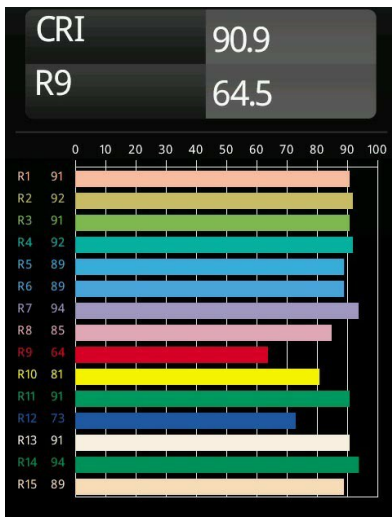

| |
|----------|
| Date |
| Customer |
| Project |
| Type |

Medard Semi-Recessed Adjustable 42 1x LED 2700K Medium DE White Structure

The quirky long legs of the praying mantis inspired the Dutch Basten Leijh Design Studio for the creation of Medard, its initial design being a stylish table lamp. Now a large, versatile family of accent lights, and a lot of flexibility, Medard opens into a multitude of elegant applications.

Specifications

| | |
|---------------------------------|----------------------------------|
| Material | 13432009 |
| Light Source Type | LED |
| LED Type | BRIDGELUX V6 HD G7 |
| LED technology | LED COB |
| CRI | Min. 90 |
| Colour Temperature | 2700K |
| Lifetime | L80B10 @50,000 Hours |
| Lamp Included | Yes |
| Number of Light Sources | 1 |
| CIE flux code | 100 100 100 100 68 |
| Binning (SDCM) | 2 |
| Light Direction | Down |
| Optic | Reflector |
| Measured beam angle (°) | 25.0 |
| Input Voltage | Constant Current Driver Required |
| Electrical Class | III |
| IP Rating | 20 |
| Glow wire rating (°C) | 960 |
| Indoor/Outdoor | Indoor |
| Application | Ceiling, Wall |
| Mounting | Semi-Recessed |
| Cut-out size (mm) | ø44 |
| Mounting depth (mm) | 70.0 |
| Adjustability | H 355° V 360° |
| Distance to Lighted Object (m) | 0,1 |
| Primary Colour & Primary Finish | White, Structure |
| Gross weight (g) | 241.0 |
| Drive current (mA) | 350 500 700 |
| Min. forward voltage (Vf) | 14,8 15,2 15,9 |
| Max. forward voltage (Vf) | 18,0 18,6 19,5 |
| Connected load (W) | 5,7 8,5 12,4 |
| Delivered lumens (lm) | 487 657 852 |
| Efficacy (lm/W) | 86 77 69 |
| Glare rating | 11 12 13 |
| Remark | • 3500K and 4000K on request |

TM30 & CRI diagram

Light distribution & beam diagram