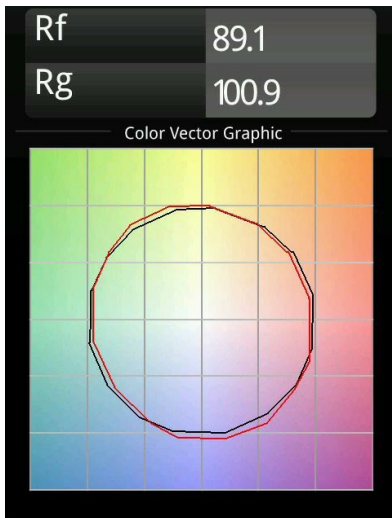

| |
|----------|
| Date |
| Customer |
| Project |
| Type |

Medard Semi-Recessed Adjustable 42 1x LED 2700K Medium DE White Structure

The quirky long legs of the praying mantis inspired the Dutch Basten Leijh Design Studio for the creation of Medard, its initial design being a stylish table lamp. Now a large, versatile family of accent lights, and a lot of flexibility, Medard opens into a multitude of elegant applications.

Specifications

| | |
|---------------------------------|----------------------------------|
| Material | 13432009 |
| Light Source Type | LED |
| LED Type | BRIDGELUX V6 HD G7 |
| LED technology | LED COB |
| CRI | Min. 90 |
| Colour Temperature | 2700K |
| Lifetime | L80B10 @50,000 Hours |
| Lamp Included | Yes |
| Number of Light Sources | 1 |
| CIE flux code | 100 100 100 100 68 |
| Binning (SDCM) | 2 |
| Light Direction | Down |
| Optic | Reflector |
| Measured beam angle (°) | 25.0 |
| Input Voltage | Constant Current Driver Required |
| Electrical Class | III |
| IP Rating | 20 |
| Glow wire rating (°C) | 960 |
| Indoor/Outdoor | Indoor |
| Application | Ceiling, Wall |
| Mounting | Semi-Recessed |
| Cut-out size (mm) | ø44 |
| Mounting depth (mm) | 70.0 |
| Adjustability | H 355° V 360° |
| Distance to Lighted Object (m) | 0,1 |
| Primary Colour & Primary Finish | White, Structure |
| Gross weight (g) | 241.0 |
| Drive current (mA) | 350 500 700 |
| Min. forward voltage (Vf) | 14,8 15,2 15,9 |
| Max. forward voltage (Vf) | 18,0 18,6 19,5 |
| Connected load (W) | 5,7 8,5 12,4 |
| Delivered lumens (lm) | 487 657 852 |
| Efficacy (lm/W) | 86 77 69 |
| Glare rating | 11 12 13 |
| Remark | • 3500K and 4000K on request |

TM30 & CRI diagram

Light distribution & beam diagram