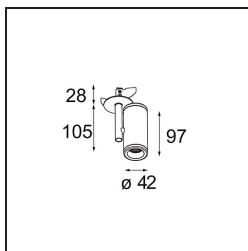

Specifications

| | |
|---------------------------------|----------------------------------|
| Material | 13432009 |
| Light Source Type | LED |
| LED Type | BRIDGELUX V6 HD G7 |
| LED technology | LED COB |
| CRI | Min. 90 |
| Colour Temperature | 2700K |
| Lifetime | L80B10 @50,000 Hours |
| Lamp Included | Yes |
| Number of Light Sources | 1 |
| CIE flux code | 100 100 100 100 68 |
| Binning (SDCM) | 2 |
| Light Direction | Down |
| Optic | Reflector |
| Measured beam angle (°) | 25.0 |
| Input Voltage | Constant Current Driver Required |
| Electrical Class | III |
| IP Rating | 20 |
| Glow wire rating (°C) | 960 |
| Indoor/Outdoor | Indoor |
| Application | Ceiling, Wall |
| Mounting | Semi-Recessed |
| Cut-out size (mm) | ø44 |
| Mounting depth (mm) | 70.0 |
| Adjustability | H 355° V 360° |
| Distance to Lighted Object (m) | 0,1 |
| Primary Colour & Primary Finish | White, Structure |
| Gross weight (g) | 241.0 |
| Drive current (mA) | 350 500 700 |
| Min. forward voltage (Vf) | 14,8 15,2 15,9 |
| Max. forward voltage (Vf) | 18,0 18,6 19,5 |
| Connected load (W) | 5,7 8,5 12,4 |
| Delivered lumens (lm) | 487 657 852 |
| Efficacy (lm/W) | 86 77 69 |
| Glare rating | 11 12 13 |
| Remark | • 3500K and 4000K on request |