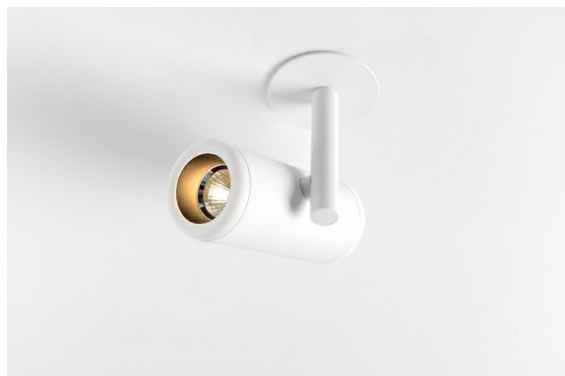

Date
Customer
Project
Type

*Medard Semi-Recessed Adjustable 42 1x LED 2700K Medium DE White Structure*

The quirky long legs of the praying mantis inspired the Dutch Basten Leijh Design Studio for the creation of Medard, its initial design being a stylish table lamp. Now a large, versatile family of accent lights, and a lot of flexibility, Medard opens into a multitude of elegant applications.

### Specifications

Material	13432009
Light Source Type	LED
LED Type	BRIDGELUX V6 HD G7
LED technology	LED COB
CRI	Min. 90
Colour Temperature	2700K
Lifetime	L80B20 @50,000 Hours
Lamp Included	Yes
Number of Light Sources	1
CIE flux code	100 100 100 100 68
Binning (SDCM)	2
Light Direction	Down
Optic	Reflector
Measured beam angle (°)	25.0
Input Voltage	Constant Current Driver Required
Electrical Class	III
IP Rating	20
Glow wire rating (°C)	960
Indoor/Outdoor	Indoor
Application	Ceiling, Wall
Mounting	Semi-Recessed
Cut-out size (mm)	ø44
Mounting depth (mm)	70.0
Adjustability	H 355° V 360°
Distance to Lighted Object (m)	0,1
Primary Colour & Primary Finish	White, Structure
Gross weight (g)	241.0
Drive current (mA)	350      500      700
Min. forward voltage (Vf)	14,8      15,2      15,9
Max. forward voltage (Vf)	18,0      18,6      19,5
Connected load (W)	5,7      8,5      12,4
Delivered lumens (lm)	487      657      852
Efficacy (lm/W)	86      77      69
Glare rating	11      12      13
Remark	• 3500K and 4000K on request