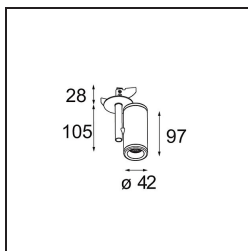

### Specifications

Material	13432009
Light Source Type	LED
LED Type	BRIDGELUX V6 HD G7
LED technology	LED COB
CRI	Min. 90
Colour Temperature	2700K
Lifetime	L80B20 @50,000 Hours
Lamp Included	Yes
Number of Light Sources	1
CIE flux code	100 100 100 100 68
Binning (SDCM)	2
Light Direction	Down
Optic	Reflector
Measured beam angle (°)	25.0
Input Voltage	Constant Current Driver Required
Electrical Class	III
IP Rating	20
Glow wire rating (°C)	960
Indoor/Outdoor	Indoor
Application	Ceiling, Wall
Mounting	Semi-Recessed
Cut-out size (mm)	ø44
Mounting depth (mm)	70.0
Adjustability	H 355° V 360°
Distance to Lighted Object (m)	0,1
Primary Colour & Primary Finish	White, Structure
Gross weight (g)	241.0
Drive current (mA)	350      500      700
Min. forward voltage (Vf)	14,8      15,2      15,9
Max. forward voltage (Vf)	18,0      18,6      19,5
Connected load (W)	5,7      8,5      12,4
Delivered lumens (lm)	487      657      852
Efficacy (lm/W)	86      77      69
Glare rating	11      12      13
Remark	• 3500K and 4000K on request