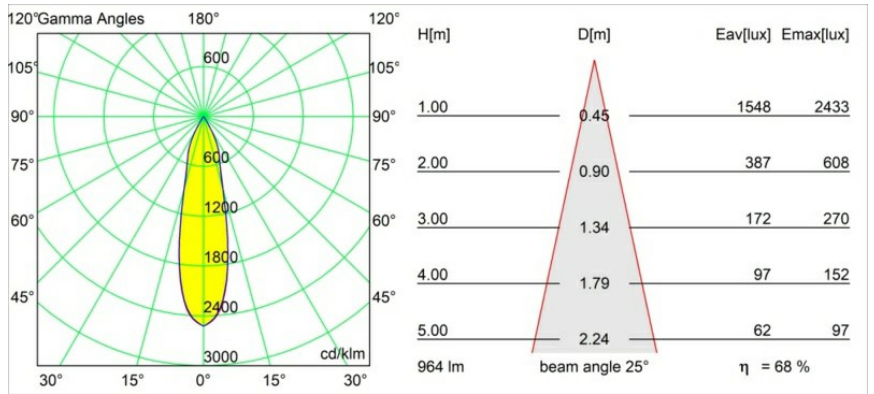

### Specifications

Material	13432009
Light Source Type	LED
LED Type	BRIDGELUX V6 HD G7
LED technology	LED COB
CRI	Min. 90
Colour Temperature	2700K
Lifetime	L80B20 @50,000 Hours
Lamp Included	Yes
Number of Light Sources	1
CIE flux code	100 100 100 100 68
Binning (SDCM)	2
Light Direction	Down
Optic	Reflector
Measured beam angle (°)	25.0
Input Voltage	Constant Current Driver Required
Electrical Class	III
IP Rating	20
Glow wire rating (°C)	960
Indoor/Outdoor	Indoor
Application	Ceiling, Wall
Mounting	Semi-Recessed
Cut-out size (mm)	ø44
Mounting depth (mm)	70.0
Adjustability	H 355° V 360°
Distance to Lighted Object (m)	0,1
Primary Colour & Primary Finish	White, Structure
Gross weight (g)	241.0
Drive current (mA)	350      500      700
Min. forward voltage (Vf)	14,8      15,2      15,9
Max. forward voltage (Vf)	18,0      18,6      19,5
Connected load (W)	5,7      8,5      12,4
Delivered lumens (lm)	487      657      852
Efficacy (lm/W)	86      77      69
Glare rating	11      12      13
Remark	• 3500K and 4000K on request

**TM30 & CRI diagram**

**Light distribution & beam diagram**

Diagrams