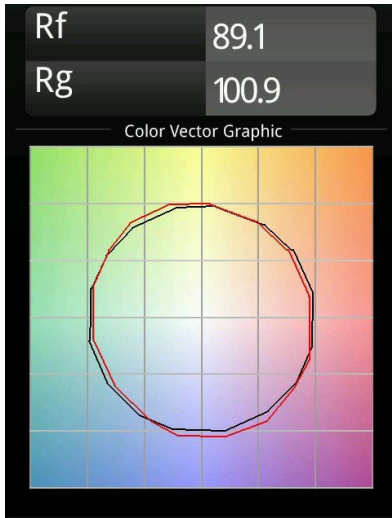

Date
Customer
Project
Type

*Medard Semi-Recessed Adjustable 42 1x LED 2700K Medium DE White Structure*

The quirky long legs of the praying mantis inspired the Dutch Basten Leijh Design Studio for the creation of Medard, its initial design being a stylish table lamp. Now a large, versatile family of accent lights, and a lot of flexibility, Medard opens into a multitude of elegant applications.

### Specifications

Material	13432009
Light Source Type	LED
LED Type	BRIDGELUX V6 HD G7
LED technology	LED COB
CRI	Min. 90
Colour Temperature	2700K
Lifetime	L80B20 @50,000 Hours
Lamp Included	Yes
Number of Light Sources	1
CIE flux code	100 100 100 100 68
Binning (SDCM)	2
Light Direction	Down
Optic	Reflector
Measured beam angle (°)	25.0
Input Voltage	Constant Current Driver Required
Electrical Class	III
IP Rating	20
Glow wire rating (°C)	960
Indoor/Outdoor	Indoor
Application	Ceiling, Wall
Mounting	Semi-Recessed
Cut-out size (mm)	ø44
Mounting depth (mm)	70.0
Adjustability	H 355° V 360°
Distance to Lighted Object (m)	0,1
Primary Colour & Primary Finish	White, Structure
Gross weight (g)	241.0
Drive current (mA)	350      500      700
Min. forward voltage (Vf)	14,8      15,2      15,9
Max. forward voltage (Vf)	18,0      18,6      19,5
Connected load (W)	5,7      8,5      12,4
Delivered lumens (lm)	487      657      852
Efficacy (lm/W)	86      77      69
Glare rating	11      12      13
Remark	• 3500K and 4000K on request

**TM30 & CRI diagram**

**Light distribution & beam diagram**

Diagrams