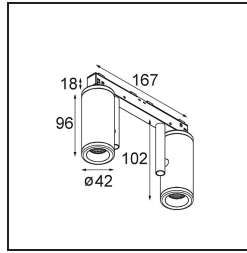

**Specifications**

Material	13431532
Light Source Type	LED
LED Type	BRIDGELUX V6 HD G7
LED technology	LED COB
CRI	Min. 90
Colour Temperature	3000K
Lifetime	L80B10 @50,000 Hours
Lamp Included	Yes
Number of Light Sources	2
CIE flux code	100 100 100 100 68
Binning (SDCM)	2
Light Direction	Down
Optic	Reflector
Measured beam angle (°)	25.0
Input Voltage	48Vdc
Luminaire power (W)	18.5
Electrical Class	III
IP Rating	20
Glow wire rating (°C)	960
Dimming Protocol	DALI
DALI Standard	DALI-2
Indoor/Outdoor	Indoor
Application	Ceiling, Wall
Adjustability	H 360° V 360°
Distance to Lighted Object (m)	0,1
Primary Colour & Primary Finish	Black, Structure
Gross weight (g)	510.0
Drive current (mA)	500
Luminous flux per lamp (lm)	671
Efficacy (lm/W)	64
Glare rating	12