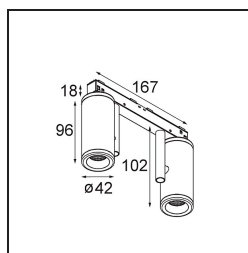

Specifications

Material	13431509
Light Source Type	LED
LED Type	BRIDGELUX V6 HD G7
LED technology	LED COB
CRI	Min. 90
Colour Temperature	3000K
Lifetime	L80B10 @50,000 Hours
Lamp Included	Yes
Number of Light Sources	2
CIE flux code	100 100 100 100 68
Binning (SDCM)	2
Light Direction	Down
Optic	Reflector
Measured beam angle (°)	25.0
Input Voltage	48Vdc
Luminaire power (W)	18.5
Electrical Class	III
IP Rating	20
Glow wire rating (°C)	960
Dimming Protocol	DALI
DALI Standard	DALI-2
Indoor/Outdoor	Indoor
Application	Ceiling, Wall
Adjustability	H 360° V 360°
Distance to Lighted Object (m)	0,1
Primary Colour & Primary Finish	White, Structure
Gross weight (g)	510.0
Drive current (mA)	500
Luminous flux per lamp (lm)	671
Efficacy (lm/W)	64
Glare rating	12