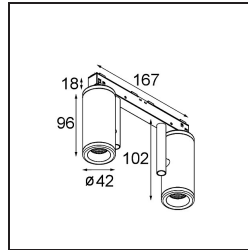

### Specifications

Material	13431432
Light Source Type	LED
LED Type	BRIDGELUX V6 HD G7
LED technology	LED COB
CRI	Min. 90
Colour Temperature	3000K
Lifetime	L80B10 @50,000 Hours
Lamp Included	Yes
Number of Light Sources	2
CIE flux code	100 100 100 100 68
Binning (SDCM)	2
Light Direction	Down
Optic	Reflector
Measured beam angle (°)	25.0
Input Voltage	48Vdc
Luminaire power (W)	18.5
Electrical Class	III
IP Rating	20
Glow wire rating (°C)	960
Dimming Protocol	1-10V
Indoor/Outdoor	Indoor
Application	Ceiling, Wall
Adjustability	H 360° V 360°
Distance to Lighted Object (m)	0,1
Primary Colour & Primary Finish	Black, Structure
Gross weight (g)	510.0
Drive current (mA)	500
Luminous flux per lamp (lm)	671
Efficacy (lm/W)	64
Glare rating	12