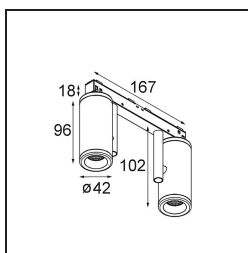

**Specifications**

Material	13431132
Light Source Type	LED
LED Type	BRIDGELUX V6 HD G7
LED technology	LED COB
CRI	Min. 90
Colour Temperature	2700K
Lifetime	L80B10 @50,000 Hours
Lamp Included	Yes
Number of Light Sources	2
CIE flux code	100 100 100 100 68
Binning (SDCM)	2
Light Direction	Down
Optic	Reflector
Measured beam angle (°)	25.0
Input Voltage	48Vdc
Luminaire power (W)	18.5
Electrical Class	III
IP Rating	20
Glow wire rating (°C)	960
Dimming Protocol	DALI
DALI Standard	DALI-2
Indoor/Outdoor	Indoor
Application	Ceiling, Wall
Adjustability	H 360° V 360°
Distance to Lighted Object (m)	0,1
Primary Colour & Primary Finish	Black, Structure
Gross weight (g)	510.0
Drive current (mA)	500
Luminous flux per lamp (lm)	657
Efficacy (lm/W)	63
Glare rating	12