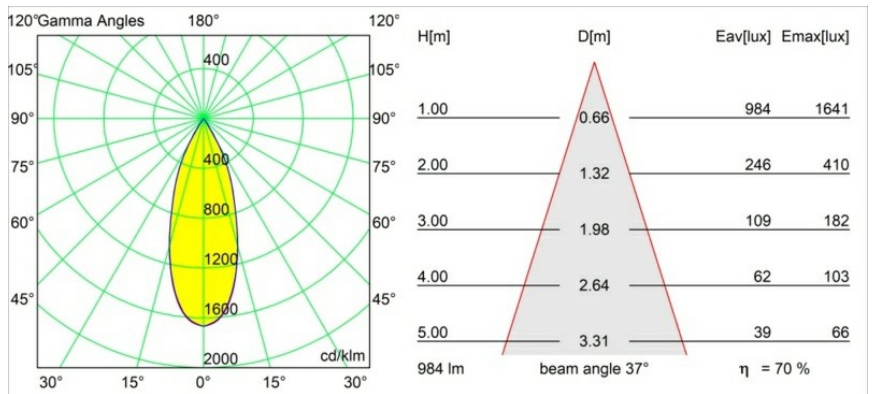

Light distribution & beam diagram