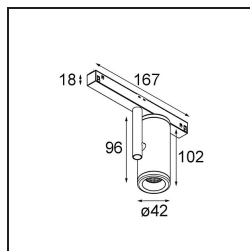

Specifications

Material	13430732
Light Source Type	LED
LED Type	BRIDGELUX V6 HD G7
LED technology	LED COB
CRI	Min. 90
Colour Temperature	3000K
Lifetime	L80B10 @50,000 Hours
Lamp Included	Yes
Number of Light Sources	1
CIE flux code	100 100 100 100 71
Binning (SDCM)	2
Light Direction	Down
Optic	Reflector
Measured beam angle (°)	37.0
Input Voltage	48Vdc
Luminaire power (W)	10.5
Electrical Class	III
IP Rating	20
Glow wire rating (°C)	960
Dimming Protocol	DALI
DALI Standard	DALI-2
Indoor/Outdoor	Indoor
Application	Ceiling, Wall
Adjustability	H 360° V 360°
Distance to Lighted Object (m)	0,1
Primary Colour & Primary Finish	Black, Structure
Gross weight (g)	320.0
Drive current (mA)	500
Luminous flux per lamp (lm)	695
Efficacy (lm/W)	66
Glare rating	15
Remark	<ul style="list-style-type: none"> • 3500K and 4000K on request • White Pista 48V luminaires have a white track adapter. All other Pista 48V luminaires have a black track adapter. Deviation from this is only possible on request.