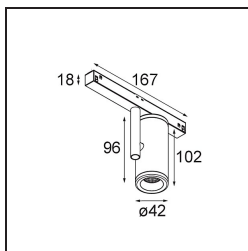

Specifications

Material	13430709
Light Source Type	LED
LED Type	BRIDGELUX V6 HD G7
LED technology	LED COB
CRI	Min. 90
Colour Temperature	3000K
Lifetime	L80B10 @50,000 Hours
Lamp Included	Yes
Number of Light Sources	1
CIE flux code	100 100 100 100 71
Binning (SDCM)	2
Light Direction	Down
Optic	Reflector
Measured beam angle (°)	37.0
Input Voltage	48Vdc
Luminaire power (W)	10.5
Electrical Class	III
IP Rating	20
Glow wire rating (°C)	960
Dimming Protocol	DALI
DALI Standard	DALI-2
Indoor/Outdoor	Indoor
Application	Ceiling, Wall
Adjustability	H 360° V 360°
Distance to Lighted Object (m)	0,1
Primary Colour & Primary Finish	White, Structure
Gross weight (g)	320.0
Drive current (mA)	500
Luminous flux per lamp (lm)	695
Efficacy (lm/W)	66
Glare rating	15