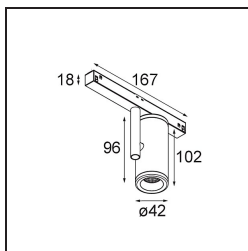

Specifications

Material	13430532
Light Source Type	LED
LED Type	BRIDGELUX V6 HD G7
LED technology	LED COB
CRI	Min. 90
Colour Temperature	3000K
Lifetime	L80B10 @50,000 Hours
Lamp Included	Yes
Number of Light Sources	1
CIE flux code	100 100 100 100 68
Binning (SDCM)	2
Light Direction	Down
Optic	Reflector
Measured beam angle (°)	25.0
Input Voltage	48Vdc
Luminaire power (W)	10.5
Electrical Class	III
IP Rating	20
Glow wire rating (°C)	960
Dimming Protocol	DALI
DALI Standard	DALI-2
Indoor/Outdoor	Indoor
Application	Ceiling, Wall
Adjustability	H 360° V 360°
Distance to Lighted Object (m)	0,1
Primary Colour & Primary Finish	Black, Structure
Gross weight (g)	320.0
Drive current (mA)	500
Luminous flux per lamp (lm)	671
Efficacy (lm/W)	64
Glare rating	12