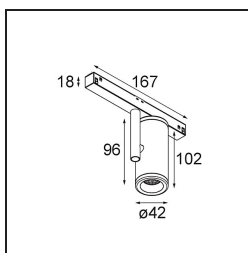

### Specifications

Material	13430409
Light Source Type	LED
LED Type	BRIDGELUX V6 HD G7
LED technology	LED COB
CRI	Min. 90
Colour Temperature	3000K
Lifetime	L80B10 @50,000 Hours
Lamp Included	Yes
Number of Light Sources	1
CIE flux code	100 100 100 100 68
Binning (SDCM)	2
Light Direction	Down
Optic	Reflector
Measured beam angle (°)	25.0
Input Voltage	48Vdc
Luminaire power (W)	10.5
Electrical Class	III
IP Rating	20
Glow wire rating (°C)	960
Dimming Protocol	1-10V
Indoor/Outdoor	Indoor
Application	Ceiling, Wall
Adjustability	H 360° V 360°
Distance to Lighted Object (m)	0,1
Primary Colour & Primary Finish	White, Structure
Gross weight (g)	320.0
Drive current (mA)	500
Luminous flux per lamp (lm)	671
Efficacy (lm/W)	64
Glare rating	12