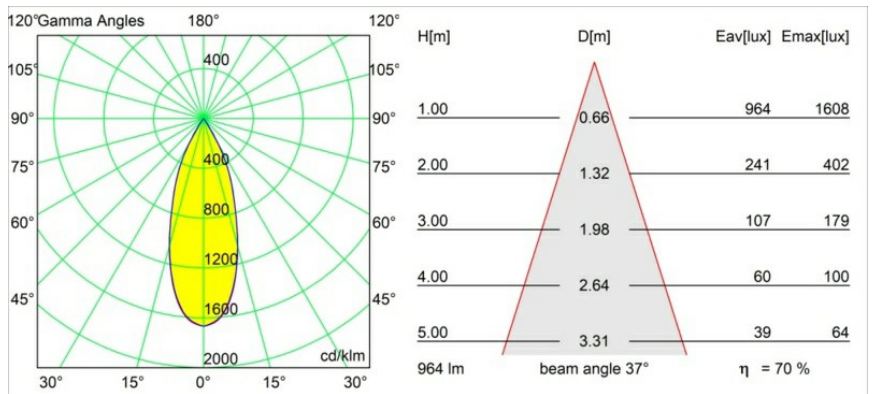

Light distribution & beam diagram