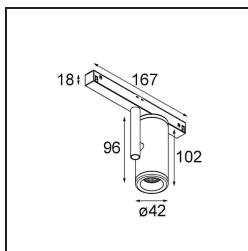

Specifications

Material	13430309
Light Source Type	LED
LED Type	BRIDGELUX V6 HD G7
LED technology	LED COB
CRI	Min. 90
Colour Temperature	2700K
Lifetime	L80B20 @50,000 Hours
Lamp Included	Yes
Number of Light Sources	1
CIE flux code	100 100 100 100 71
Binning (SDCM)	2
Light Direction	Down
Optic	Reflector
Measured beam angle (°)	37.0
Input Voltage	48Vdc
Luminaire power (W)	10.5
Electrical Class	III
IP Rating	20
Glow wire rating (°C)	960
Dimming Protocol	DALI
DALI Standard	DALI version-1
Indoor/Outdoor	Indoor
Application	Ceiling, Wall
Adjustability	H 360° V 360°
Distance to Lighted Object (m)	0,1
Primary Colour & Primary Finish	White, Structure
Gross weight (g)	320.0
Drive current (mA)	500
Delivered lumens (lm)	681
Efficacy (lm/W)	65
Glare rating	15