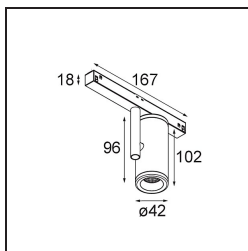

**Specifications**

Material	13430109
Light Source Type	LED
LED Type	BRIDGELUX V6 HD G7
LED technology	LED COB
CRI	Min. 90
Colour Temperature	2700K
Lifetime	L80B10 @50,000 Hours
Lamp Included	Yes
Number of Light Sources	1
CIE flux code	100 100 100 100 68
Binning (SDCM)	2
Light Direction	Down
Optic	Reflector
Measured beam angle (°)	25.0
Input Voltage	48Vdc
Luminaire power (W)	10.5
Electrical Class	III
IP Rating	20
Glow wire rating (°C)	960
Dimming Protocol	DALI
DALI Standard	DALI-2
Indoor/Outdoor	Indoor
Application	Ceiling, Wall
Adjustability	H 360° V 360°
Distance to Lighted Object (m)	0,1
Primary Colour & Primary Finish	White, Structure
Gross weight (g)	320.0
Drive current (mA)	500
Luminous flux per lamp (lm)	657
Efficacy (lm/W)	63
Glare rating	12