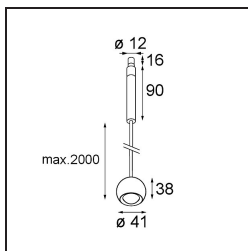

Specifications

Material	13424109
Light Source Type	LED
LED Type	CREE 1304
LED technology	LED COB
CRI	Min. 90
Colour Temperature	3000K
Lifetime	L90B10 @50,000 Hours
Lamp Included	Yes
Number of Light Sources	1
CIE flux code	99 100 100 100 72
Binning (SDCM)	2
Light Direction	Down
Optic	Lens
Measured beam angle (°)	26.0
Input Voltage	Constant Current Driver Required
Electrical Class	III
IP Rating	20
Glow wire rating (°C)	960
Indoor/Outdoor	Indoor
Application	Ceiling
Mounting	Suspended
Adjustability	Not Applicable
Distance to Lighted Object (m)	0,1
Primary Colour & Primary Finish	White, Structure
Gross weight (g)	221.0
Drive current (mA)	350 500
Min. forward voltage (Vf)	7,5 7,8
Max. forward voltage (Vf)	9,5 9,8
Connected load (W)	3,0 4,4
Luminous flux per lamp (lm)	238 322
Efficacy (lm/W)	79 75
Glare rating	11 12
Remark	<ul style="list-style-type: none"> This is not a complete product. Modupoint Round or Modupoint Square system required.