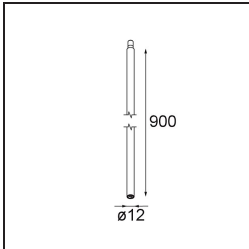

13242632 Stick Modupoint 900 Black Structure
13242609 Stick Modupoint 900 White Structure