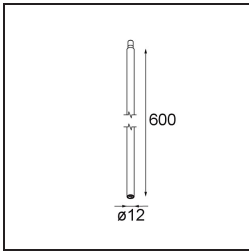

13242509 Stick Modupoint 600 White Structure
13242532 Stick Modupoint 600 Black Structure