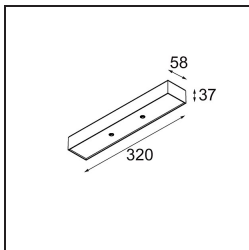

- **13490009** Modupoint Square Surface 320X58 2x Jack Trailing Edge DI 500mA White Structure
- **13490032** Modupoint Square Surface 320X58 2x Jack Trailing Edge DI 500mA Black Structure
- **13490109** Modupoint Square Surface 320X58 2x Jack 1800-3000K WD Trailing Edge DI 350mA White Structure
- **13490132** Modupoint Square Surface 320X58 2x Jack 1800-3000K WD Trailing Edge DI 350mA Black Structure
- **13490209** Modupoint Square Surface 320X58 2x Jack 1-10V DI 500mA White Structure
- **13490232** Modupoint Square Surface 320X58 2x Jack 1-10V DI 500mA Black Structure
- **13490309** Modupoint Square Surface 320X58 2x Jack 1800-3000K WD 1-10V DI 350mA White Structure
- **13490332** Modupoint Square Surface 320X58 2x Jack 1800-3000K WD 1-10V DI 350mA Black Structure
- **13490409** Modupoint Square Surface 320X58 2x Jack DALI/Push-Dim DI 500mA White Structure
- **13490432** Modupoint Square Surface 320X58 2x Jack DALI/Push-Dim DI 500mA Black Structure
- **13490509** Modupoint Square Surface 320X58 2x Jack 1800-3000K WD DALI/Push-Dim DI 350mA White Structure
- **13490532** Modupoint Square Surface 320X58 2x Jack 1800-3000K WD DALI/Push-Dim DI 350mA Black Structure
- **13493009** Modupoint Square Surface 320X58 2x Jack Casambi DI 500mA White Structure
- **13493109** Modupoint Square Surface 320X58 2x Jack 1800-3000K WD Casambi DI 350mA White Structure
- **13493032** Modupoint Square Surface 320X58 2x Jack Casambi DI 500mA Black Structure
- **13493132** Modupoint Square Surface 320X58 2x Jack 1800-3000K WD Casambi DI 350mA Black Structure