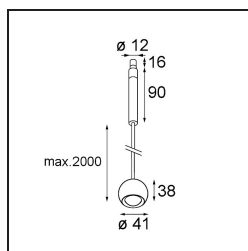

**Specifications**

Material	13424009
Light Source Type	LED
LED Type	CREE 1304
LED technology	LED COB
CRI	Min. 90
Colour Temperature	2700K
Lifetime	L90B10 @50,000 Hours
Lamp Included	Yes
Number of Light Sources	1
CIE flux code	99 100 100 100 72
Binning (SDCM)	2
Light Direction	Down
Optic	Lens
Measured beam angle (°)	26.0
Input Voltage	Constant Current Driver Required
Electrical Class	III
IP Rating	20
Glow wire rating (°C)	960
Indoor/Outdoor	Indoor
Application	Ceiling
Mounting	Suspended
Adjustability	Not Applicable
Distance to Lighted Object (m)	0,1
Primary Colour & Primary Finish	White, Structure
Gross weight (g)	221.0
Drive current (mA)	350      500
Min. forward voltage (Vf)	7,5      7,8
Max. forward voltage (Vf)	9,5      9,8
Connected load (W)	3,0      4,4
Luminous flux per lamp (lm)	238      322
Efficacy (lm/W)	79      75
Glare rating	11      12
Remark	<ul style="list-style-type: none"> <li>This is not a complete product. Modupoint Round or Modupoint Square system required.</li> </ul>