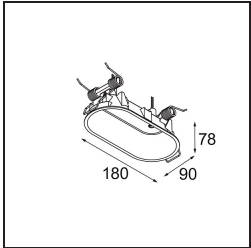

- **13240709** Modupoint Round Deep Recessed 90 2x DE White Structure
- **13240732** Modupoint Round Deep Recessed 90 2x DE Black Structure