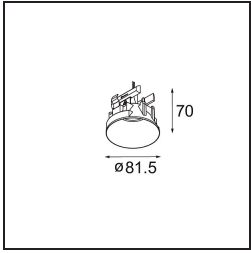

- **13240609** Modupoint Round Deep Recessed Trimless 82 1x DE White Structure
- **13240632** Modupoint Round Deep Recessed Trimless 82 1x DE Black Structure