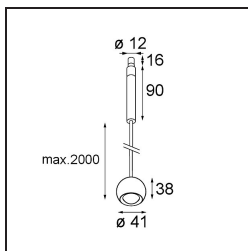

Specifications

| | |
|---------------------------------|--|
| Material | 13424009 |
| Light Source Type | LED |
| LED Type | CREE 1304 |
| LED technology | LED COB |
| CRI | Min. 90 |
| Colour Temperature | 2700K |
| Lifetime | L90B10 @50,000 Hours |
| Lamp Included | Yes |
| Number of Light Sources | 1 |
| CIE flux code | 99 100 100 100 72 |
| Binning (SDCM) | 2 |
| Light Direction | Down |
| Optic | Lens |
| Measured beam angle (°) | 26.0 |
| Input Voltage | Constant Current Driver Required |
| Electrical Class | III |
| IP Rating | 20 |
| Glow wire rating (°C) | 960 |
| Indoor/Outdoor | Indoor |
| Application | Ceiling |
| Mounting | Suspended |
| Adjustability | Not Applicable |
| Distance to Lighted Object (m) | 0,1 |
| Primary Colour & Primary Finish | White, Structure |
| Gross weight (g) | 221.0 |
| Drive current (mA) | 350 500 |
| Min. forward voltage (Vf) | 7,5 7,8 |
| Max. forward voltage (Vf) | 9,5 9,8 |
| Connected load (W) | 3,0 4,4 |
| Luminous flux per lamp (lm) | 238 322 |
| Efficacy (lm/W) | 79 75 |
| Glare rating | 11 12 |
| Remark | <ul style="list-style-type: none"> This is not a complete product. Modupoint Round or Modupoint Square system required. |