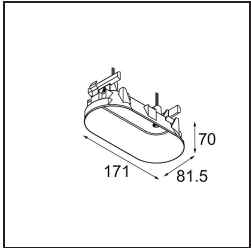

- **13240809** Modupoint Round Deep Recessed Trimless 82 2x DE White Structure
- **13240832** Modupoint Round Deep Recessed Trimless 82 2x DE Black Structure
- **13242009** Modupoint Round Surface 45 1x DE White Structure
- **13242084** Modupoint Round Surface 45 1x DE Silver Bronze Brushed Anodised
- **13242032** Modupoint Round Surface 45 1x DE Black Structure
- **13242041** Modupoint Round Surface 45 1x DE Champagne Brushed Anodised
- **13242081** Modupoint Round Surface 45 1x DE Black Brushed Anodised
- **13242082** Modupoint Round Surface 45 1x DE Bronze Brushed Anodised
- **13242080** Modupoint Round Surface 45 1x DE Black Chrome
- **13242004** Modupoint Round Surface 45 1x DE Cast Grey Matt