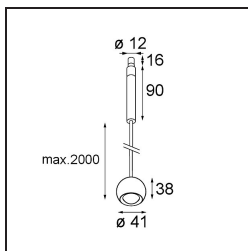

**Specifications**

Material	13424132
Light Source Type	LED
LED Type	CREE 1304
LED technology	LED COB
CRI	Min. 90
Colour Temperature	3000K
Lifetime	L90B10 @50,000 Hours
Lamp Included	Yes
Number of Light Sources	1
CIE flux code	99 100 100 100 72
Binning (SDCM)	2
Light Direction	Down
Optic	Lens
Measured beam angle (°)	26.0
Input Voltage	Constant Current Driver Required
Electrical Class	III
IP Rating	20
Glow wire rating (°C)	960
Indoor/Outdoor	Indoor
Application	Ceiling
Mounting	Suspended
Adjustability	Not Applicable
Distance to Lighted Object (m)	0,1
Primary Colour & Primary Finish	Black, Structure
Gross weight (g)	221.0
Drive current (mA)	350      500
Min. forward voltage (Vf)	7,5      7,8
Max. forward voltage (Vf)	9,5      9,8
Connected load (W)	3,0      4,4
Luminous flux per lamp (lm)	238      322
Efficacy (lm/W)	79      75
Glare rating	11      12
Remark	<ul style="list-style-type: none"> <li>This is not a complete product. Modupoint Round or Modupoint Square system required.</li> </ul>