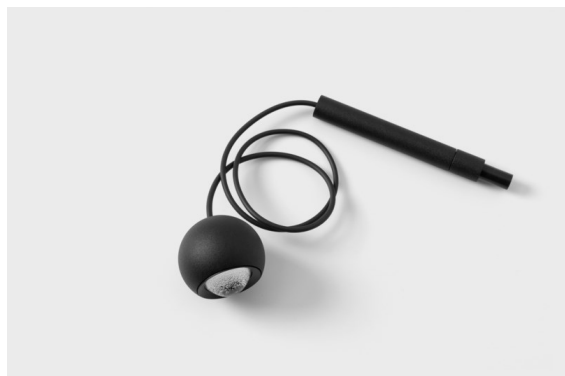

Date
Customer
Project
Type

*Marbulito Jack Suspended 41 1x LED 3000K Medium DE Black Structure*

As a luminaire component for our redesigned Modupoint LED, Marbulito makes a big entrance. Suspended on a long cable, or plugged into Modupoint LED's ceiling base with a short or longer extender stick. In black or in white structure. You'll be seeing pearls of Marbulitos in all kinds of spaces.

**Specifications**

Material	13424132
Light Source Type	LED
LED Type	CREE 1304
LED technology	LED COB
CRI	Min. 90
Colour Temperature	3000K
Lifetime	L90B10 @50,000 Hours
Lamp Included	Yes
Number of Light Sources	1
CIE flux code	99 100 100 100 72
Binning (SDCM)	2
Light Direction	Down
Optic	Lens
Measured beam angle (°)	26.0
Input Voltage	Constant Current Driver Required
Electrical Class	III
IP Rating	20
Glow wire rating (°C)	960
Indoor/Outdoor	Indoor
Application	Ceiling
Mounting	Suspended
Adjustability	Not Applicable
Distance to Lighted Object (m)	0,1
Primary Colour & Primary Finish	Black, Structure
Gross weight (g)	221.0
Drive current (mA)	350      500
Min. forward voltage (Vf)	7,5      7,8
Max. forward voltage (Vf)	9,5      9,8
Connected load (W)	3,0      4,4
Luminous flux per lamp (lm)	238      322
Efficacy (lm/W)	79      75
Glare rating	11      12
Remark	<ul style="list-style-type: none"> <li>This is not a complete product. Modupoint Round or Modupoint Square system required.</li> </ul>