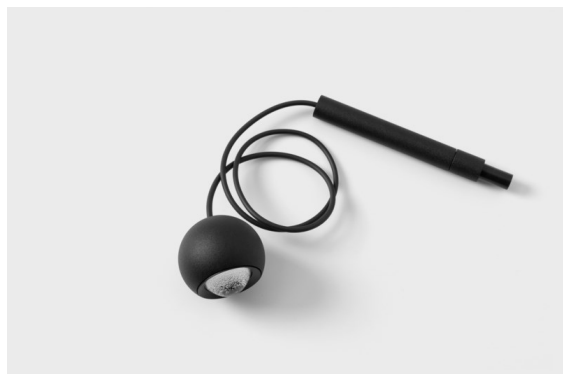

Date
Customer
Project
Type

Marbulito Jack Suspended 41 1x LED 3000K Medium DE Black Structure

As a luminaire component for our redesigned Modupoint LED, Marbulito makes a big entrance. Suspended on a long cable, or plugged into Modupoint LED's ceiling base with a short or longer extender stick. In black or in white structure. You'll be seeing pearls of Marbulitos in all kinds of spaces.

Specifications

Material	13424132
Light Source Type	LED
LED Type	CREE 1304
LED technology	LED COB
CRI	Min. 90
Colour Temperature	3000K
Lifetime	L90B10 @50,000 Hours
Lamp Included	Yes
Number of Light Sources	1
CIE flux code	99 100 100 100 72
Binning (SDCM)	2
Light Direction	Down
Optic	Lens
Measured beam angle (°)	26.0
Input Voltage	Constant Current Driver Required
Electrical Class	III
IP Rating	20
Glow wire rating (°C)	960
Indoor/Outdoor	Indoor
Application	Ceiling
Mounting	Suspended
Adjustability	Not Applicable
Distance to Lighted Object (m)	0,1
Primary Colour & Primary Finish	Black, Structure
Gross weight (g)	221.0
Drive current (mA)	350 500
Min. forward voltage (Vf)	7,5 7,8
Max. forward voltage (Vf)	9,5 9,8
Connected load (W)	3,0 4,4
Luminous flux per lamp (lm)	238 322
Efficacy (lm/W)	79 75
Glare rating	11 12
Remark	<ul style="list-style-type: none"> This is not a complete product. Modupoint Round or Modupoint Square system required.