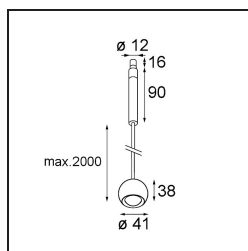

Specifications

Material	13424132
Light Source Type	LED
LED Type	CREE 1304
LED technology	LED COB
CRI	Min. 90
Colour Temperature	3000K
Lifetime	L90B10 @50,000 Hours
Lamp Included	Yes
Number of Light Sources	1
CIE flux code	99 100 100 100 72
Binning (SDCM)	2
Light Direction	Down
Optic	Lens
Measured beam angle (°)	26.0
Input Voltage	Constant Current Driver Required
Electrical Class	III
IP Rating	20
Glow wire rating (°C)	960
Indoor/Outdoor	Indoor
Application	Ceiling
Mounting	Suspended
Adjustability	Not Applicable
Distance to Lighted Object (m)	0,1
Primary Colour & Primary Finish	Black, Structure
Gross weight (g)	221.0
Drive current (mA)	350 500
Min. forward voltage (Vf)	7,5 7,8
Max. forward voltage (Vf)	9,5 9,8
Connected load (W)	3,0 4,4
Luminous flux per lamp (lm)	238 322
Efficacy (lm/W)	79 75
Glare rating	11 12
Remark	<ul style="list-style-type: none"> This is not a complete product. Modupoint Round or Modupoint Square system required.