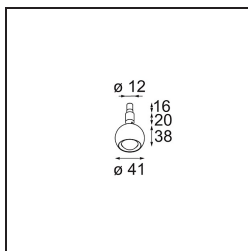

Specifications

Material	13423109
Light Source Type	LED
LED Type	CREE 1304
LED technology	LED COB
CRI	Min. 90
Colour Temperature	3000K
Lifetime	L90B10 @50,000 Hours
Lamp Included	Yes
Number of Light Sources	1
CIE flux code	99 100 100 100 72
Binning (SDCM)	2
Light Direction	Down
Optic	Lens
Measured beam angle (°)	26.0
Input Voltage	Constant Current Driver Required
Electrical Class	III
IP Rating	20
Glow wire rating (°C)	960
Indoor/Outdoor	Indoor
Application	Ceiling, Wall
Adjustability	H 360° V 50°
Distance to Lighted Object (m)	0,1
Primary Colour & Primary Finish	White, Structure
Gross weight (g)	104.0
Drive current (mA)	350 500
Min. forward voltage (Vf)	7.5 7.8
Max. forward voltage (Vf)	9.5 9.8
Connected load (W)	3.0 4.4
Luminous flux per lamp (lm)	238 322
Efficacy (lm/W)	79 75
Glare rating	11 12
Remark	<ul style="list-style-type: none"> • This is not a complete product. Modupoint Round or Modupoint Square system required.