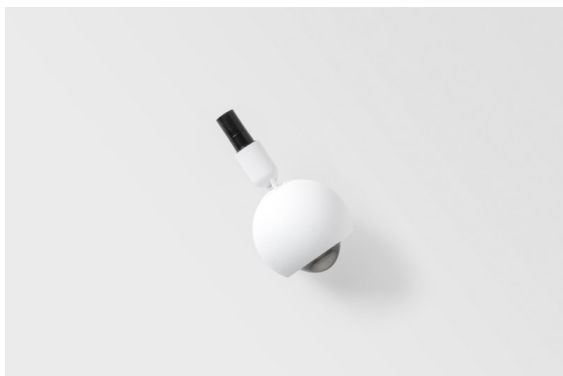

Date
Customer
Project
Type

Marbulito Jack Adjustable 41 1x LED 3000K Medium DE White Structure

As a luminaire component for our redesigned Modupoint LED, Marbulito makes a big entrance. Suspended on a long cable, or plugged into Modupoint LED's ceiling base with a short or longer extender stick. In black or in white structure. You'll be seeing pearls of Marbulitos in all kinds of spaces.

Specifications

Material	13423109
Light Source Type	LED
LED Type	CREE 1304
LED technology	LED COB
CRI	Min. 90
Colour Temperature	3000K
Lifetime	L90B10 @50,000 Hours
Lamp Included	Yes
Number of Light Sources	1
CIE flux code	99 100 100 100 72
Binning (SDCM)	2
Light Direction	Down
Optic	Lens
Measured beam angle (°)	26.0
Input Voltage	Constant Current Driver Required
Electrical Class	III
IP Rating	20
Glow wire rating (°C)	960
Indoor/Outdoor	Indoor
Application	Ceiling, Wall
Adjustability	H 360° V 50°
Distance to Lighted Object (m)	0,1
Primary Colour & Primary Finish	White, Structure
Gross weight (g)	104.0
Drive current (mA)	350 500
Min. forward voltage (Vf)	7.5 7.8
Max. forward voltage (Vf)	9.5 9.8
Connected load (W)	3.0 4.4
Luminous flux per lamp (lm)	238 322
Efficacy (lm/W)	79 75
Glare rating	11 12
Remark	<ul style="list-style-type: none"> • This is not a complete product. Modupoint Round or Modupoint Square system required.