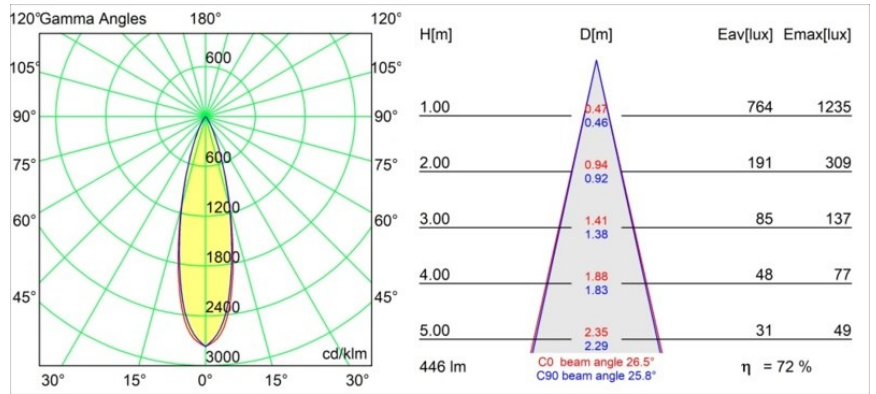

Light distribution & beam diagram