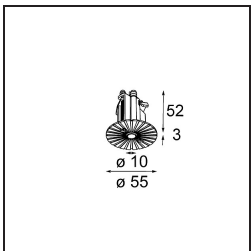

- **13240400** Modupoint Round Recessed Trimless 10 1x DE