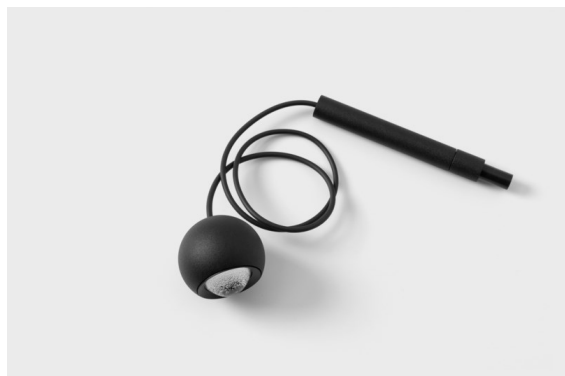

Date
Customer
Project
Type

Marbulito Jack Suspended 41 1x LED 2700K Medium DE Black Structure

As a luminaire component for our redesigned Modupoint LED, Marbulito makes a big entrance. Suspended on a long cable, or plugged into Modupoint LED's ceiling base with a short or longer extender stick. In black or in white structure. You'll be seeing pearls of Marbulitos in all kinds of spaces.

Specifications

Material	13424032
Light Source Type	LED
LED Type	CREE 1304
LED technology	LED COB
CRI	Min. 90
Colour Temperature	2700K
Lifetime	L90B10 @50,000 Hours
Lamp Included	Yes
Number of Light Sources	1
CIE flux code	99 100 100 100 72
Binning (SDCM)	2
Light Direction	Down
Optic	Lens
Measured beam angle (°)	26.0
Input Voltage	Constant Current Driver Required
Electrical Class	III
IP Rating	20
Glow wire rating (°C)	960
Indoor/Outdoor	Indoor
Application	Ceiling
Mounting	Suspended
Adjustability	Not Applicable
Distance to Lighted Object (m)	0,1
Primary Colour & Primary Finish	Black, Structure
Gross weight (g)	221.0
Drive current (mA)	350 500
Min. forward voltage (Vf)	7,5 7,8
Max. forward voltage (Vf)	9,5 9,8
Connected load (W)	3,0 4,4
Luminous flux per lamp (lm)	238 322
Efficacy (lm/W)	79 75
Glare rating	11 12
Remark	<ul style="list-style-type: none"> This is not a complete product. Modupoint Round or Modupoint Square system required.