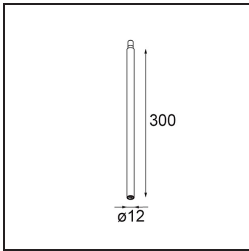

Specifications

Material	13424032
Light Source Type	LED
LED Type	CREE 1304
LED technology	LED COB
CRI	Min. 90
Colour Temperature	2700K
Lifetime	L90B10 @50,000 Hours
Lamp Included	Yes
Number of Light Sources	1
CIE flux code	99 100 100 100 72
Binning (SDCM)	2
Light Direction	Down
Optic	Lens
Measured beam angle (°)	26.0
Input Voltage	Constant Current Driver Required
Electrical Class	III
IP Rating	20
Glow wire rating (°C)	960
Indoor/Outdoor	Indoor
Application	Ceiling
Mounting	Suspended
Adjustability	Not Applicable
Distance to Lighted Object (m)	0,1
Primary Colour & Primary Finish	Black, Structure
Gross weight (g)	221.0
Drive current (mA)	350 500
Min. forward voltage (Vf)	7,5 7,8
Max. forward voltage (Vf)	9,5 9,8
Connected load (W)	3,0 4,4
Luminous flux per lamp (lm)	238 322
Efficacy (lm/W)	79 75
Glare rating	11 12
Remark	<ul style="list-style-type: none"> This is not a complete product. Modupoint Round or Modupoint Square system required.

TM30 & CRI diagram

Light distribution & beam diagram

Diagrams

Decorative Accessories

13240009 Stick Modupoint 100 White Structure
13240032 Stick Modupoint 100 Black Structure

13240109 Stick Modupoint 200 White Structure
13240132 Stick Modupoint 200 Black Structure