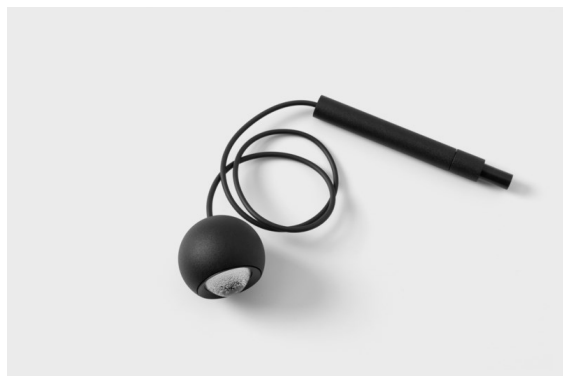

Date
Customer
Project
Type

Marbulito Jack Suspended 41 1x LED 2700K Medium DE Black Structure

As a luminaire component for our redesigned Modupoint LED, Marbulito makes a big entrance. Suspended on a long cable, or plugged into Modupoint LED's ceiling base with a short or longer extender stick. In black or in white structure. You'll be seeing pearls of Marbulitos in all kinds of spaces.

Specifications

Material	13424032
Light Source Type	LED
LED Type	CREE 1304
LED technology	LED COB
CRI	Min. 90
Colour Temperature	2700K
Lifetime	L90B10 @50,000 Hours
Lamp Included	Yes
Number of Light Sources	1
CIE flux code	99 100 100 100 72
Binning (SDCM)	2
Light Direction	Down
Optic	Lens
Measured beam angle (°)	26.0
Input Voltage	Constant Current Driver Required
Electrical Class	III
IP Rating	20
Glow wire rating (°C)	960
Indoor/Outdoor	Indoor
Application	Ceiling
Mounting	Suspended
Adjustability	Not Applicable
Distance to Lighted Object (m)	0,1
Primary Colour & Primary Finish	Black, Structure
Gross weight (g)	221.0
Drive current (mA)	350 500
Min. forward voltage (Vf)	7,5 7,8
Max. forward voltage (Vf)	9,5 9,8
Connected load (W)	3,0 4,4
Luminous flux per lamp (lm)	238 322
Efficacy (lm/W)	79 75
Glare rating	11 12
Remark	<ul style="list-style-type: none"> This is not a complete product. Modupoint Round or Modupoint Square system required.