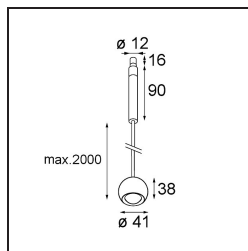

Specifications

Material	13424032
Light Source Type	LED
LED Type	CREE 1304
LED technology	LED COB
CRI	Min. 90
Colour Temperature	2700K
Lifetime	L90B10 @50,000 Hours
Lamp Included	Yes
Number of Light Sources	1
CIE flux code	99 100 100 100 72
Binning (SDCM)	2
Light Direction	Down
Optic	Lens
Measured beam angle (°)	26.0
Input Voltage	Constant Current Driver Required
Electrical Class	III
IP Rating	20
Glow wire rating (°C)	960
Indoor/Outdoor	Indoor
Application	Ceiling
Mounting	Suspended
Adjustability	Not Applicable
Distance to Lighted Object (m)	0,1
Primary Colour & Primary Finish	Black, Structure
Gross weight (g)	221.0
Drive current (mA)	350 500
Min. forward voltage (Vf)	7,5 7,8
Max. forward voltage (Vf)	9,5 9,8
Connected load (W)	3,0 4,4
Luminous flux per lamp (lm)	238 322
Efficacy (lm/W)	79 75
Glare rating	11 12
Remark	<ul style="list-style-type: none"> This is not a complete product. Modupoint Round or Modupoint Square system required.