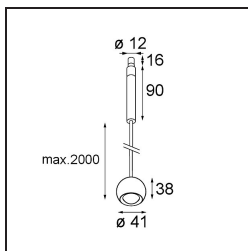

Specifications

Material	13424032
Light Source Type	LED
LED Type	CREE 1304
LED technology	LED COB
CRI	Min. 90
Colour Temperature	2700K
Lifetime	L90B10 @50,000 Hours
Lamp Included	Yes
Number of Light Sources	1
CIE flux code	99 100 100 100 72
Binning (SDCM)	2
Light Direction	Down
Optic	Lens
Measured beam angle (°)	26.0
Input Voltage	Constant Current Driver Required
Electrical Class	III
IP Rating	20
Glow wire rating (°C)	960
Indoor/Outdoor	Indoor
Application	Ceiling
Mounting	Suspended
Adjustability	Not Applicable
Distance to Lighted Object (m)	0,1
Primary Colour & Primary Finish	Black, Structure
Gross weight (g)	221.0
Drive current (mA)	350 500
Min. forward voltage (Vf)	7,5 7,8
Max. forward voltage (Vf)	9,5 9,8
Connected load (W)	3,0 4,4
Luminous flux per lamp (lm)	238 322
Efficacy (lm/W)	79 75
Glare rating	11 12
Remark	<ul style="list-style-type: none"> This is not a complete product. Modupoint Round or Modupoint Square system required.