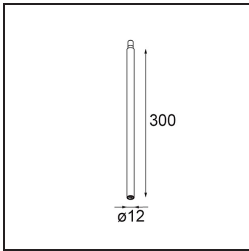

13240209 Stick Modupoint 300 White Structure
13240232 Stick Modupoint 300 Black Structure