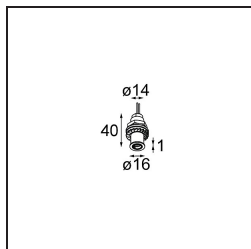

- **13242132** Modupoint Round Panel Mount Recessed 17 1x DE Black Structure
- **13242109** Modupoint Round Panel Mount Recessed 17 1x DE White Structure

■ Choose a required accessory