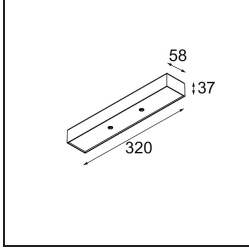

- **13490009** Modupoint Square Surface 320X58 2x Jack Trailing Edge DI 500mA White Structure
- **13490032** Modupoint Square Surface 320X58 2x Jack Trailing Edge DI 500mA Black Structure
- **13490109** Modupoint Square Surface 320X58 2x Jack 1800-3000K WD Trailing Edge DI 350mA White Structure
- **13490132** Modupoint Square Surface 320X58 2x Jack 1800-3000K WD Trailing Edge DI 350mA Black Structure
- **13490209** Modupoint Square Surface 320X58 2x Jack 1-10V DI 500mA White Structure
- **13490232** Modupoint Square Surface 320X58 2x Jack 1-10V DI 500mA Black Structure
- **13490309** Modupoint Square Surface 320X58 2x Jack 1800-3000K WD 1-10V DI 350mA White Structure
- **13490332** Modupoint Square Surface 320X58 2x Jack 1800-3000K WD 1-10V DI 350mA Black Structure
- **13490409** Modupoint Square Surface 320X58 2x Jack DALI/Push-Dim DI 500mA White Structure
- **13490432** Modupoint Square Surface 320X58 2x Jack DALI/Push-Dim DI 500mA Black Structure
- **13490509** Modupoint Square Surface 320X58 2x Jack 1800-3000K WD DALI/Push-Dim DI 350mA White Structure
- **13490532** Modupoint Square Surface 320X58 2x Jack 1800-3000K WD DALI/Push-Dim DI 350mA Black Structure
- **13493009** Modupoint Square Surface 320X58 2x Jack Casambi DI 500mA White Structure
- **13493109** Modupoint Square Surface 320X58 2x Jack 1800-3000K WD Casambi DI 350mA White Structure
- **13493032** Modupoint Square Surface 320X58 2x Jack Casambi DI 500mA Black Structure
- **13493132** Modupoint Square Surface 320X58 2x Jack 1800-3000K WD Casambi DI 350mA Black Structure