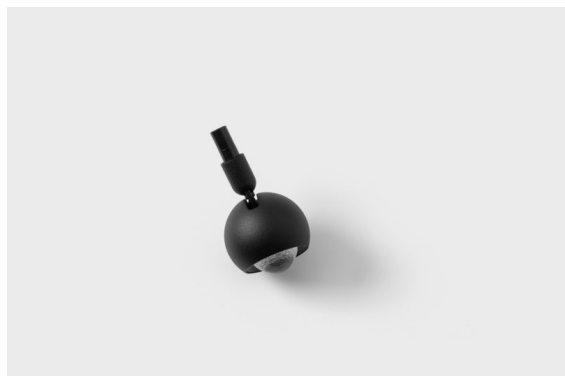

Date
Customer
Project
Type

Marbulito Jack Adjustable 41 1x LED 3000K Medium DE Black Structure

As a luminaire component for our redesigned Modupoint LED, Marbulito makes a big entrance. Suspended on a long cable, or plugged into Modupoint LED's ceiling base with a short or longer extender stick. In black or in white structure. You'll be seeing pearls of Marbulitos in all kinds of spaces.

Specifications

Material	13423132
Light Source Type	LED
LED Type	CREE 1304
LED technology	LED COB
CRI	Min. 90
Colour Temperature	3000K
Lifetime	L90B10 @50,000 Hours
Lamp Included	Yes
Number of Light Sources	1
CIE flux code	99 100 100 100 72
Binning (SDCM)	2
Light Direction	Down
Optic	Lens
Measured beam angle (°)	26.0
Input Voltage	Constant Current Driver Required
Electrical Class	III
IP Rating	20
Glow wire rating (°C)	960
Indoor/Outdoor	Indoor
Application	Ceiling, Wall
Adjustability	H 360° V 50°
Distance to Lighted Object (m)	0,1
Primary Colour & Primary Finish	Black, Structure
Gross weight (g)	104.0
Drive current (mA)	350 500
Min. forward voltage (Vf)	7,5 7,8
Max. forward voltage (Vf)	9,5 9,8
Connected load (W)	3,0 4,4
Luminous flux per lamp (lm)	238 322
Efficacy (lm/W)	79 75
Glare rating	11 12
Remark	<ul style="list-style-type: none"> This is not a complete product. Modupoint Round or Modupoint Square system required.