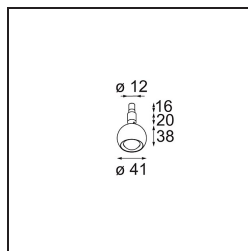

Specifications

Material	13423132
Light Source Type	LED
LED Type	CREE 1304
LED technology	LED COB
CRI	Min. 90
Colour Temperature	3000K
Lifetime	L90B10 @50,000 Hours
Lamp Included	Yes
Number of Light Sources	1
CIE flux code	99 100 100 100 72
Binning (SDCM)	2
Light Direction	Down
Optic	Lens
Measured beam angle (°)	26.0
Input Voltage	Constant Current Driver Required
Electrical Class	III
IP Rating	20
Glow wire rating (°C)	960
Indoor/Outdoor	Indoor
Application	Ceiling, Wall
Adjustability	H 360° V 50°
Distance to Lighted Object (m)	0,1
Primary Colour & Primary Finish	Black, Structure
Gross weight (g)	104.0
Drive current (mA)	350 500
Min. forward voltage (Vf)	7,5 7,8
Max. forward voltage (Vf)	9,5 9,8
Connected load (W)	3,0 4,4
Luminous flux per lamp (lm)	238 322
Efficacy (lm/W)	79 75
Glare rating	11 12
Remark	<ul style="list-style-type: none"> • This is not a complete product. Modupoint Round or Modupoint Square system required.