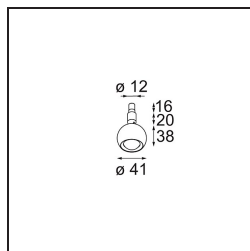

Specifications

Material	13423132
Light Source Type	LED
LED Type	CREE 1304
LED technology	LED COB
CRI	Min. 90
Colour Temperature	3000K
Lifetime	L90B10 @50,000 Hours
Lamp Included	Yes
Number of Light Sources	1
CIE flux code	99 100 100 100 72
Binning (SDCM)	2
Light Direction	Down
Optic	Lens
Measured beam angle (°)	26.0
Input Voltage	Constant Current Driver Required
Electrical Class	III
IP Rating	20
Glow wire rating (°C)	960
Indoor/Outdoor	Indoor
Application	Ceiling, Wall
Adjustability	H 360° V 50°
Distance to Lighted Object (m)	0,1
Primary Colour & Primary Finish	Black, Structure
Gross weight (g)	104.0
Drive current (mA)	350 500
Min. forward voltage (Vf)	7,5 7,8
Max. forward voltage (Vf)	9,5 9,8
Connected load (W)	3,0 4,4
Luminous flux per lamp (lm)	238 322
Efficacy (lm/W)	79 75
Glare rating	11 12
Remark	<ul style="list-style-type: none"> This is not a complete product. Modupoint Round or Modupoint Square system required.