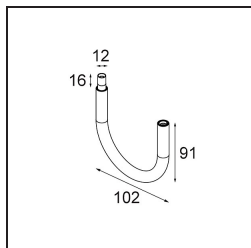

13242309 Stick Modupoint Curved 180° White Structure
13242332 Stick Modupoint Curved 180° Black Structure