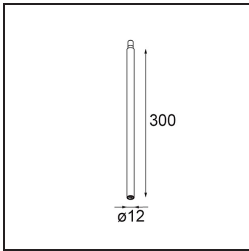

Specifications

Material	13423132
Light Source Type	LED
LED Type	CREE 1304
LED technology	LED COB
CRI	Min. 90
Colour Temperature	3000K
Lifetime	L90B10 @50,000 Hours
Lamp Included	Yes
Number of Light Sources	1
CIE flux code	99 100 100 100 72
Binning (SDCM)	2
Light Direction	Down
Optic	Lens
Measured beam angle (°)	26.0
Input Voltage	Constant Current Driver Required
Electrical Class	III
IP Rating	20
Glow wire rating (°C)	960
Indoor/Outdoor	Indoor
Application	Ceiling, Wall
Adjustability	H 360° V 50°
Distance to Lighted Object (m)	0,1
Primary Colour & Primary Finish	Black, Structure
Gross weight (g)	104.0
Drive current (mA)	350 500
Min. forward voltage (Vf)	7,5 7,8
Max. forward voltage (Vf)	9,5 9,8
Connected load (W)	3,0 4,4
Luminous flux per lamp (lm)	238 322
Efficacy (lm/W)	79 75
Glare rating	11 12
Remark	<ul style="list-style-type: none"> This is not a complete product. Modupoint Round or Modupoint Square system required.

TM30 & CRI diagram

Light distribution & beam diagram

Diagrams

Decorative Accessories

13240009 Stick Modupoint 100 White Structure
13240032 Stick Modupoint 100 Black Structure

13240109 Stick Modupoint 200 White Structure
13240132 Stick Modupoint 200 Black Structure