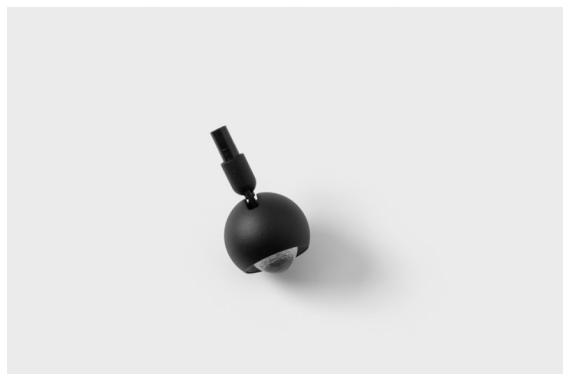

Date
Customer
Project
Type

Marbulito Jack Adjustable 41 1x LED 3000K Medium DE Black Structure

As a luminaire component for our redesigned Modupoint LED, Marbulito makes a big entrance. Suspended on a long cable, or plugged into Modupoint LED's ceiling base with a short or longer extender stick. In black or in white structure. You'll be seeing pearls of Marbulitos in all kinds of spaces.

Specifications

Material	13423132
Light Source Type	LED
LED Type	CREE 1304
LED technology	LED COB
CRI	Min. 90
Colour Temperature	3000K
Lifetime	L90B10 @50,000 Hours
Lamp Included	Yes
Number of Light Sources	1
CIE flux code	99 100 100 100 72
Binning (SDCM)	2
Light Direction	Down
Optic	Lens
Measured beam angle (°)	26.0
Input Voltage	Constant Current Driver Required
Electrical Class	III
IP Rating	20
Glow wire rating (°C)	960
Indoor/Outdoor	Indoor
Application	Ceiling, Wall
Adjustability	H 360° V 50°
Distance to Lighted Object (m)	0,1
Primary Colour & Primary Finish	Black, Structure
Gross weight (g)	104.0
Drive current (mA)	350 500
Min. forward voltage (Vf)	7,5 7,8
Max. forward voltage (Vf)	9,5 9,8
Connected load (W)	3,0 4,4
Luminous flux per lamp (lm)	238 322
Efficacy (lm/W)	79 75
Glare rating	11 12
Remark	<ul style="list-style-type: none"> • This is not a complete product. Modupoint Round or Modupoint Square system required.