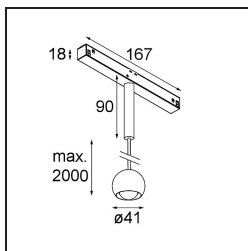

Date
Customer
Project
Type

Marbulito Track 48V Suspended 41 1x LED 3000K Medium DALI White Structure

As a luminaire component for our redesigned Modupoint LED, Marbulito makes a big entrance. Suspended on a long cable, or plugged into Modupoint LED's ceiling base with a short or longer extender stick. In black or in white structure. You'll be seeing pearls of Marbulitos in all kinds of spaces.

Specifications

Material	13422509
Light Source Type	LED
LED Type	CREE 1304
LED technology	LED COB
CRI	Min. 90
Colour Temperature	3000K
Lifetime	L90B10 @50,000 Hours
Lamp Included	Yes
Number of Light Sources	1
CIE flux code	99 100 100 100 72
Binning (SDCM)	2
Light Direction	Down
Optic	Lens
Measured beam angle (°)	26.0
Input Voltage	48Vdc
Luminaire power (W)	6.5
Electrical Class	III
IP Rating	20
Glow wire rating (°C)	960
Dimming Protocol	DALI
DALI Standard	DALI-2
Indoor/Outdoor	Indoor
Application	Ceiling
Mounting	Suspended
Adjustability	Not Applicable
Distance to Lighted Object (m)	0,1
Primary Colour & Primary Finish	White, Structure
Gross weight (g)	347.0
Luminous flux per lamp (lm)	332
Efficacy (lm/W)	51
Glare rating	17
Remark	<ul style="list-style-type: none"> • This is not a complete product. Pista track 48V system required. • For installations without dimmer, it is recommended to use 1-10 V luminaires.