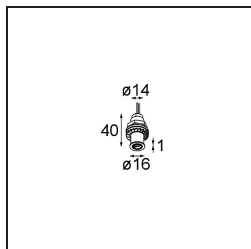

- **13242132** Modupoint Round Panel Mount Recessed 17 1x DE Black Structure
- **13242109** Modupoint Round Panel Mount Recessed 17 1x DE White Structure

■ Choose a required accessory