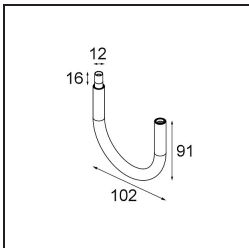

13242309 Stick Modupoint Curved 180° White Structure
13242332 Stick Modupoint Curved 180° Black Structure