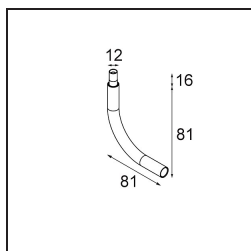

13242209 Stick Modupoint Curved 90° White Structure
13242232 Stick Modupoint Curved 90° Black Structure