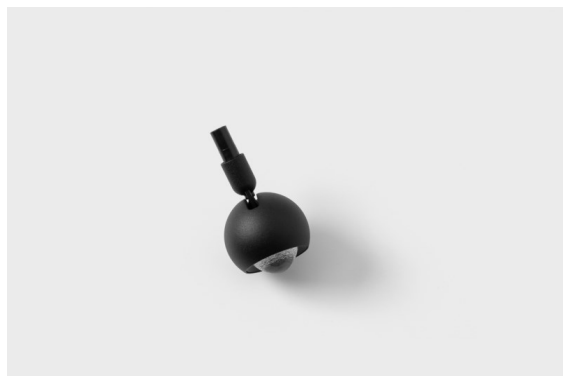

Date
Customer
Project
Type

Marbulito Jack Adjustable 41 1x LED 2700K Medium DE Black Structure

As a luminaire component for our redesigned Modupoint LED, Marbulito makes a big entrance. Suspended on a long cable, or plugged into Modupoint LED's ceiling base with a short or longer extender stick. In black or in white structure. You'll be seeing pearls of Marbulitos in all kinds of spaces.

Specifications

Material	13423032
Light Source Type	LED
LED Type	CREE 1304
LED technology	LED COB
CRI	Min. 90
Colour Temperature	2700K
Lifetime	L90B10 @50,000 Hours
Lamp Included	Yes
Number of Light Sources	1
CIE flux code	99 100 100 100 72
Binning (SDCM)	2
Light Direction	Down
Optic	Lens
Measured beam angle (°)	26.0
Input Voltage	Constant Current Driver Required
Electrical Class	III
IP Rating	20
Glow wire rating (°C)	960
Indoor/Outdoor	Indoor
Application	Ceiling, Wall
Adjustability	H 360° V 50°
Distance to Lighted Object (m)	0,1
Primary Colour & Primary Finish	Black, Structure
Gross weight (g)	104.0
Drive current (mA)	350 500
Min. forward voltage (Vf)	7,5 7,8
Max. forward voltage (Vf)	9,5 9,8
Connected load (W)	3,0 4,4
Luminous flux per lamp (lm)	238 322
Efficacy (lm/W)	79 75
Glare rating	11 12
Remark	<ul style="list-style-type: none"> This is not a complete product. Modupoint Round or Modupoint Square system required.