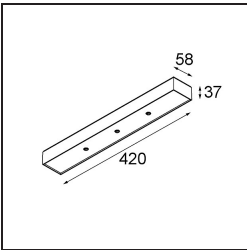

- **13491009** Modupoint Square Surface 420X58 3x Jack Trailing Edge DI 500mA White Structure
- **13491032** Modupoint Square Surface 420X58 3x Jack Trailing Edge DI 500mA Black Structure
- **13491109** Modupoint Square Surface 420X58 3x Jack 1800-3000K WD Trailing Edge DI 350mA White Structure
- **13491132** Modupoint Square Surface 420X58 3x Jack 1800-3000K WD Trailing Edge DI 350mA Black Structure
- **13491209** Modupoint Square Surface 420X58 3x Jack 1-10V DI 500mA White Structure
- **13491232** Modupoint Square Surface 420X58 3x Jack 1-10V DI 500mA Black Structure
- **13491309** Modupoint Square Surface 420X58 3x Jack 1800-3000K WD 1-10V DI 350mA White Structure
- **13491332** Modupoint Square Surface 420X58 3x Jack 1800-3000K WD 1-10V DI 350mA Black Structure
- **13491409** Modupoint Square Surface 420X58 3x Jack DALI/Push-Dim DI 500mA White Structure
- **13491432** Modupoint Square Surface 420X58 3x Jack DALI/Push-Dim DI 500mA Black Structure
- **13491509** Modupoint Square Surface 420X58 3x Jack 1800-3000K WD DALI/Push-Dim DI 350mA White Structure
- **13491532** Modupoint Square Surface 420X58 3x Jack 1800-3000K WD DALI/Push-Dim DI 350mA Black Structure
- **13494009** Modupoint Square Surface 420X58 3x Jack Casambi DI 500mA White Structure
- **13494109** Modupoint Square Surface 420X58 3x Jack 1800-3000K WD Casambi DI 350mA White Structure
- **13494032** Modupoint Square Surface 420X58 3x Jack Casambi DI 500mA Black Structure
- **13494132** Modupoint Square Surface 420X58 3x Jack 1800-3000K WD Casambi DI 350mA Black Structure