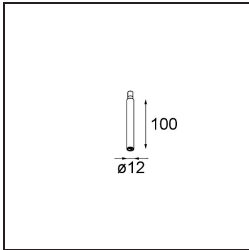

Decorative Accessories

13240009 Stick Modupoint 100 White Structure
13240032 Stick Modupoint 100 Black Structure