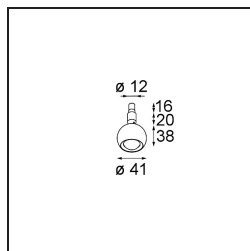

Specifications

Material	13423032
Light Source Type	LED
LED Type	CREE 1304
LED technology	LED COB
CRI	Min. 90
Colour Temperature	2700K
Lifetime	L90B10 @50,000 Hours
Lamp Included	Yes
Number of Light Sources	1
CIE flux code	99 100 100 100 72
Binning (SDCM)	2
Light Direction	Down
Optic	Lens
Measured beam angle (°)	26.0
Input Voltage	Constant Current Driver Required
Electrical Class	III
IP Rating	20
Glow wire rating (°C)	960
Indoor/Outdoor	Indoor
Application	Ceiling, Wall
Adjustability	H 360° V 50°
Distance to Lighted Object (m)	0,1
Primary Colour & Primary Finish	Black, Structure
Gross weight (g)	104.0
Drive current (mA)	350 500
Min. forward voltage (Vf)	7,5 7,8
Max. forward voltage (Vf)	9,5 9,8
Connected load (W)	3,0 4,4
Luminous flux per lamp (lm)	238 322
Efficacy (lm/W)	79 75
Glare rating	11 12
Remark	<ul style="list-style-type: none"> This is not a complete product. Modupoint Round or Modupoint Square system required.