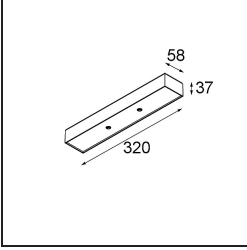

- **13490009** Modupoint Square Surface 320X58 2x Jack Trailing Edge DI 500mA White Structure
- **13490032** Modupoint Square Surface 320X58 2x Jack Trailing Edge DI 500mA Black Structure
- **13490109** Modupoint Square Surface 320X58 2x Jack 1800-3000K WD Trailing Edge DI 350mA White Structure
- **13490132** Modupoint Square Surface 320X58 2x Jack 1800-3000K WD Trailing Edge DI 350mA Black Structure
- **13490209** Modupoint Square Surface 320X58 2x Jack 1-10V DI 500mA White Structure
- **13490232** Modupoint Square Surface 320X58 2x Jack 1-10V DI 500mA Black Structure
- **13490309** Modupoint Square Surface 320X58 2x Jack 1800-3000K WD 1-10V DI 350mA White Structure
- **13490332** Modupoint Square Surface 320X58 2x Jack 1800-3000K WD 1-10V DI 350mA Black Structure
- **13490409** Modupoint Square Surface 320X58 2x Jack DALI/Push-Dim DI 500mA White Structure
- **13490432** Modupoint Square Surface 320X58 2x Jack DALI/Push-Dim DI 500mA Black Structure
- **13490509** Modupoint Square Surface 320X58 2x Jack 1800-3000K WD DALI/Push-Dim DI 350mA White Structure
- **13490532** Modupoint Square Surface 320X58 2x Jack 1800-3000K WD DALI/Push-Dim DI 350mA Black Structure
- **13493009** Modupoint Square Surface 320X58 2x Jack Casambi DI 500mA White Structure
- **13493109** Modupoint Square Surface 320X58 2x Jack 1800-3000K WD Casambi DI 350mA White Structure
- **13493032** Modupoint Square Surface 320X58 2x Jack Casambi DI 500mA Black Structure
- **13493132** Modupoint Square Surface 320X58 2x Jack 1800-3000K WD Casambi DI 350mA Black Structure