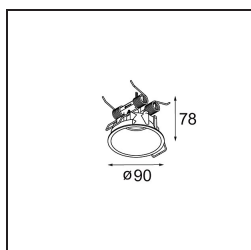

Installation Accessories

13240509 Modupoint Round Deep Recessed 90 1x DE White Structure
13240532 Modupoint Round Deep Recessed 90 1x DE Black Structure