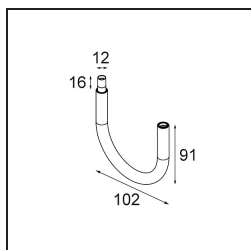

13242309 Stick Modupoint Curved 180° White Structure
13242332 Stick Modupoint Curved 180° Black Structure