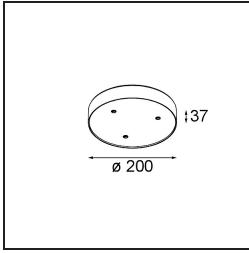

- **13492009** Modupoint Round Surface 200 3x Jack Trailing Edge DI 500mA White Structure
- **13492109** Modupoint Round Surface 200 3x Jack 1800-3000K WD Trailing Edge DI 350mA White Structure
- **13492032** Modupoint Round Surface 200 3x Jack Trailing Edge DI 500mA Black Structure
- **13492209** Modupoint Round Surface 200 3x Jack 1-10V DI 500mA White Structure
- **13492132** Modupoint Round Surface 200 3x Jack 1800-3000K WD Trailing Edge DI 350mA Black Structure
- **13492309** Modupoint Round Surface 200 3x Jack 1800-3000K WD 1-10V DI 350mA White Structure
- **13492232** Modupoint Round Surface 200 3x Jack 1-10V DI 500mA Black Structure
- **13492409** Modupoint Round Surface 200 3x Jack DALI/Push-Dim DI 500mA White Structure
- **13492332** Modupoint Round Surface 200 3x Jack 1800-3000K WD 1-10V DI 350mA Black Structure
- **13492509** Modupoint Round Surface 200 3x Jack 1800-3000K WD DALI/Push-Dim DI 350mA White Structure
- **13492432** Modupoint Round Surface 200 3x Jack DALI/Push-Dim DI 500mA Black Structure
- **13492532** Modupoint Round Surface 200 3x Jack 1800-3000K WD DALI/Push-Dim DI 350mA Black Structure
- **13495009** Modupoint Round Surface 200 3x Jack Casambi DI 500mA White Structure
- **13495032** Modupoint Round Surface 200 3x Jack Casambi DI 500mA Black Structure
- **13495109** Modupoint Round Surface 200 3x Jack 1800-3000K WD Casambi DI 350mA White Structure
- **13495132** Modupoint Round Surface 200 3x Jack 1800-3000K WD Casambi DI 350mA Black Structure