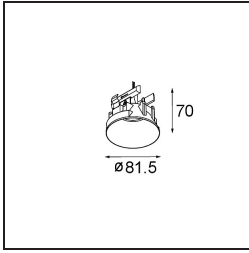

- **13240609** Modupoint Round Deep Recessed Trimless 82 1x DE White Structure
- **13240632** Modupoint Round Deep Recessed Trimless 82 1x DE Black Structure