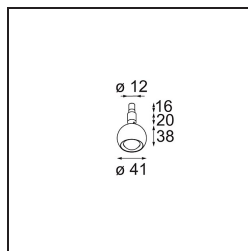

Specifications

Material	13423032
Light Source Type	LED
LED Type	CREE 1304
LED technology	LED COB
CRI	Min. 90
Colour Temperature	2700K
Lifetime	L90B10 @50,000 Hours
Lamp Included	Yes
Number of Light Sources	1
CIE flux code	99 100 100 100 72
Binning (SDCM)	2
Light Direction	Down
Optic	Lens
Measured beam angle (°)	26.0
Input Voltage	Constant Current Driver Required
Electrical Class	III
IP Rating	20
Glow wire rating (°C)	960
Indoor/Outdoor	Indoor
Application	Ceiling, Wall
Adjustability	H 360° V 50°
Distance to Lighted Object (m)	0,1
Primary Colour & Primary Finish	Black, Structure
Gross weight (g)	104.0
Drive current (mA)	350 500
Min. forward voltage (Vf)	7.5 7.8
Max. forward voltage (Vf)	9.5 9.8
Connected load (W)	3.0 4.4
Luminous flux per lamp (lm)	238 322
Efficacy (lm/W)	79 75
Glare rating	11 12
Remark	<ul style="list-style-type: none"> • This is not a complete product. Modupoint Round or Modupoint Square system required.