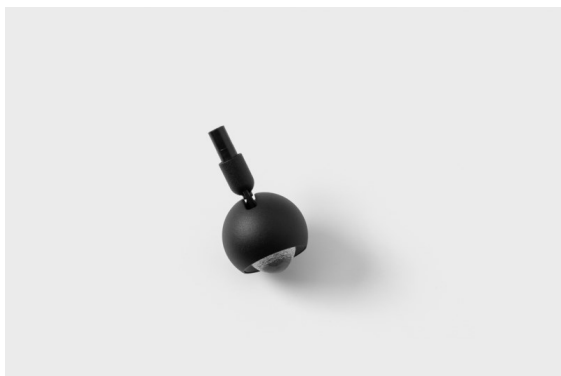

Date
Customer
Project
Type

Marbulito Jack Adjustable 41 1x LED 2700K Medium DE Black Structure

As a luminaire component for our redesigned Modupoint LED, Marbulito makes a big entrance. Suspended on a long cable, or plugged into Modupoint LED's ceiling base with a short or longer extender stick. In black or in white structure. You'll be seeing pearls of Marbulitos in all kinds of spaces.

Specifications

Material	13423032
Light Source Type	LED
LED Type	CREE 1304
LED technology	LED COB
CRI	Min. 90
Colour Temperature	2700K
Lifetime	L90B10 @50,000 Hours
Lamp Included	Yes
Number of Light Sources	1
CIE flux code	99 100 100 100 72
Binning (SDCM)	2
Light Direction	Down
Optic	Lens
Measured beam angle (°)	26.0
Input Voltage	Constant Current Driver Required
Electrical Class	III
IP Rating	20
Glow wire rating (°C)	960
Indoor/Outdoor	Indoor
Application	Ceiling, Wall
Adjustability	H 360° V 50°
Distance to Lighted Object (m)	0,1
Primary Colour & Primary Finish	Black, Structure
Gross weight (g)	104.0
Drive current (mA)	350 500
Min. forward voltage (Vf)	7.5 7.8
Max. forward voltage (Vf)	9.5 9.8
Connected load (W)	3.0 4.4
Luminous flux per lamp (lm)	238 322
Efficacy (lm/W)	79 75
Glare rating	11 12
Remark	<ul style="list-style-type: none"> • This is not a complete product. Modupoint Round or Modupoint Square system required.