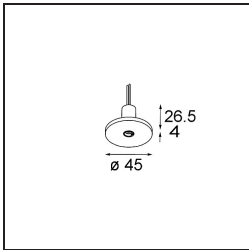

- **13240309** Modupoint Round Recessed 45 1x DE White Structure
- **13240332** Modupoint Round Recessed 45 1x DE Black Structure