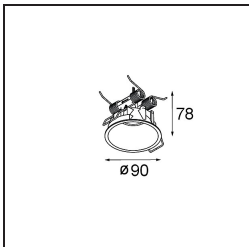

Installation Accessories

13240509 Modupoint Round Deep Recessed 90 1x DE White Structure
13240532 Modupoint Round Deep Recessed 90 1x DE Black Structure