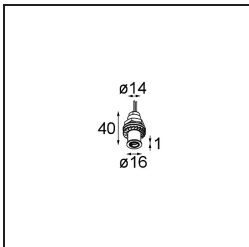

- **13242132** Modupoint Round Panel Mount Recessed 17 1x DE Black Structure
- **13242109** Modupoint Round Panel Mount Recessed 17 1x DE White Structure

■ Choose a required accessory