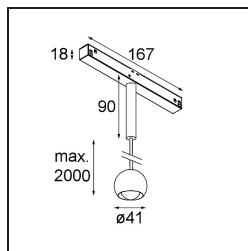

Date
Customer
Project
Type

Marbulito Track 48V Suspended 41 1x LED 3000K Medium 1-10V White Structure

As a luminaire component for our redesigned Modupoint LED, Marbulito makes a big entrance. Suspended on a long cable, or plugged into Modupoint LED's ceiling base with a short or longer extender stick. In black or in white structure. You'll be seeing pearls of Marbulitos in all kinds of spaces.

Specifications

Material	13422409
Light Source Type	LED
LED Type	CREE 1304
LED technology	LED COB
CRI	Min. 90
Colour Temperature	3000K
Lifetime	L90B10 @50,000 Hours
Lamp Included	Yes
Number of Light Sources	1
CIE flux code	99 100 100 100 72
Binning (SDCM)	2
Light Direction	Down
Optic	Lens
Measured beam angle (°)	26.0
Input Voltage	48Vdc
Luminaire power (W)	6.5
Electrical Class	III
IP Rating	20
Glow wire rating (°C)	960
Dimming Protocol	1-10V
Indoor/Outdoor	Indoor
Application	Ceiling
Mounting	Suspended
Adjustability	Not Applicable
Distance to Lighted Object (m)	0,1
Primary Colour & Primary Finish	White, Structure
Gross weight (g)	347.0
Luminous flux per lamp (lm)	332
Efficacy (lm/W)	51
Glare rating	17
Remark	<ul style="list-style-type: none"> • This is not a complete product. Pista track 48V system required. • For installations without dimmer, it is recommended to use 1-10 V luminaires.