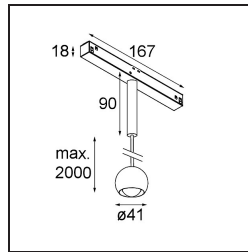

Date
Customer
Project
Type

Marbulito Track 48V Suspended 41 1x LED 3000K Medium DALI Black Structure

As a luminaire component for our redesigned Modupoint LED, Marbulito makes a big entrance. Suspended on a long cable, or plugged into Modupoint LED's ceiling base with a short or longer extender stick. In black or in white structure. You'll be seeing pearls of Marbulitos in all kinds of spaces.

Specifications

Material	13422532
Light Source Type	LED
LED Type	CREE 1304
LED technology	LED COB
CRI	Min. 90
Colour Temperature	3000K
Lifetime	L90B10 @50,000 Hours
Lamp Included	Yes
Number of Light Sources	1
CIE flux code	99 100 100 100 72
Binning (SDCM)	2
Light Direction	Down
Optic	Lens
Measured beam angle (°)	26.0
Input Voltage	48Vdc
Luminaire power (W)	6.5
Electrical Class	III
IP Rating	20
Glow wire rating (°C)	960
Dimming Protocol	DALI
DALI Standard	DALI-2
Indoor/Outdoor	Indoor
Application	Ceiling
Mounting	Suspended
Adjustability	Not Applicable
Distance to Lighted Object (m)	0,1
Primary Colour & Primary Finish	Black, Structure
Gross weight (g)	347.0
Luminous flux per lamp (lm)	332
Efficacy (lm/W)	51
Glare rating	17
Remark	<ul style="list-style-type: none"> • This is not a complete product. Pista track 48V system required. • For installations without dimmer, it is recommended to use 1-10 V luminaires.

TM30 & CRI diagram

Light distribution & beam diagram