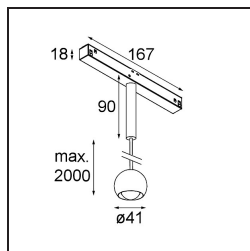

Date
Customer
Project
Type

Marbulito Track 48V Suspended 41 1x LED 2700K Medium DALI White Structure

As a luminaire component for our redesigned Modupoint LED, Marbulito makes a big entrance. Suspended on a long cable, or plugged into Modupoint LED's ceiling base with a short or longer extender stick. In black or in white structure. You'll be seeing pearls of Marbulitos in all kinds of spaces.

Specifications

Material	13422109
Light Source Type	LED
LED Type	CREE 1304
LED technology	LED COB
CRI	Min. 90
Colour Temperature	2700K
Lifetime	L90B10 @50,000 Hours
Lamp Included	Yes
Number of Light Sources	1
CIE flux code	99 100 100 100 72
Binning (SDCM)	2
Light Direction	Down
Optic	Lens
Measured beam angle (°)	26.0
Input Voltage	48Vdc
Luminaire power (W)	6.5
Electrical Class	III
IP Rating	20
Glow wire rating (°C)	960
Dimming Protocol	DALI
DALI Standard	DALI-2
Indoor/Outdoor	Indoor
Application	Ceiling
Mounting	Suspended
Adjustability	Not Applicable
Distance to Lighted Object (m)	0,1
Primary Colour & Primary Finish	White, Structure
Gross weight (g)	347.0
Luminous flux per lamp (lm)	332
Efficacy (lm/W)	51
Glare rating	17
Remark	<ul style="list-style-type: none"> • This is not a complete product. Pista track 48V system required. • For installations without dimmer, it is recommended to use 1-10 V luminaires.