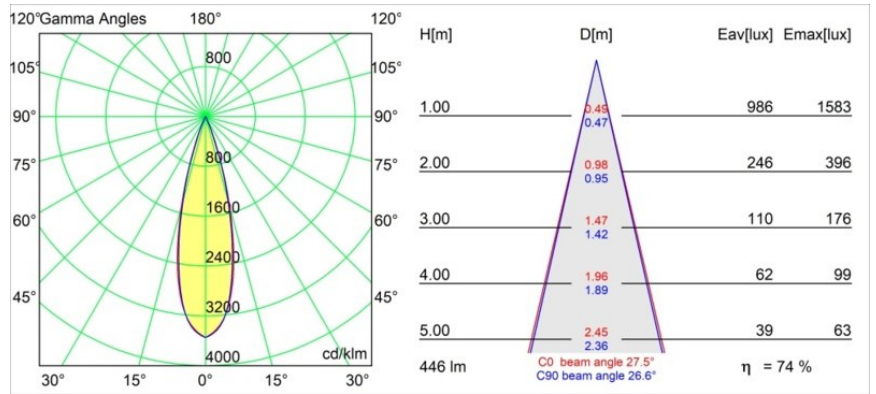

Light distribution & beam diagram