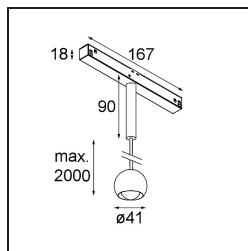

Date
Customer
Project
Type

Marbulito Track 48V Suspended 41 1x LED 3000K Medium 1-10V Black Structure

As a luminaire component for our redesigned Modupoint LED, Marbulito makes a big entrance. Suspended on a long cable, or plugged into Modupoint LED's ceiling base with a short or longer extender stick. In black or in white structure. You'll be seeing pearls of Marbulitos in all kinds of spaces.

Specifications

Material	13422432
Light Source Type	LED
LED Type	CREE 1304
LED technology	LED COB
CRI	Min. 90
Colour Temperature	3000K
Lifetime	L90B10 @50,000 Hours
Lamp Included	Yes
Number of Light Sources	1
CIE flux code	99 100 100 100 72
Binning (SDCM)	2
Light Direction	Down
Optic	Lens
Measured beam angle (°)	26.0
Input Voltage	48Vdc
Luminaire power (W)	6.5
Electrical Class	III
IP Rating	20
Glow wire rating (°C)	960
Dimming Protocol	1-10V
Indoor/Outdoor	Indoor
Application	Ceiling
Mounting	Suspended
Adjustability	Not Applicable
Distance to Lighted Object (m)	0,1
Primary Colour & Primary Finish	Black, Structure
Gross weight (g)	347.0
Luminous flux per lamp (lm)	332
Efficacy (lm/W)	51
Glare rating	17
Remark	<ul style="list-style-type: none"> • This is not a complete product. Pista track 48V system required. • For installations without dimmer, it is recommended to use 1-10 V luminaires.