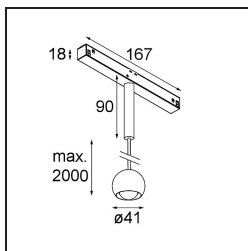

Date
Customer
Project
Type

*Marbulito Track 48V Suspended 41 1x LED 2700K Medium 1-10V White Structure*

As a luminaire component for our redesigned Modupoint LED, Marbulito makes a big entrance. Suspended on a long cable, or plugged into Modupoint LED's ceiling base with a short or longer extender stick. In black or in white structure. You'll be seeing pearls of Marbulitos in all kinds of spaces.

**Specifications**

Material	13422009
Light Source Type	LED
LED Type	CREE 1304
LED technology	LED COB
CRI	Min. 90
Colour Temperature	2700K
Lifetime	L90B10 @50,000 Hours
Lamp Included	Yes
Number of Light Sources	1
CIE flux code	99 100 100 100 72
Binning (SDCM)	2
Light Direction	Down
Optic	Lens
Measured beam angle (°)	26.0
Input Voltage	48Vdc
Luminaire power (W)	6.5
Electrical Class	III
IP Rating	20
Glow wire rating (°C)	960
Dimming Protocol	1-10V
Indoor/Outdoor	Indoor
Application	Ceiling
Mounting	Suspended
Adjustability	Not Applicable
Distance to Lighted Object (m)	0,1
Primary Colour & Primary Finish	White, Structure
Gross weight (g)	347.0
Luminous flux per lamp (lm)	332
Efficacy (lm/W)	51
Glare rating	17
Remark	<ul style="list-style-type: none"> <li>• This is not a complete product. Pista track 48V system required.</li> <li>• For installations without dimmer, it is recommended to use 1-10 V luminaires.</li> </ul>