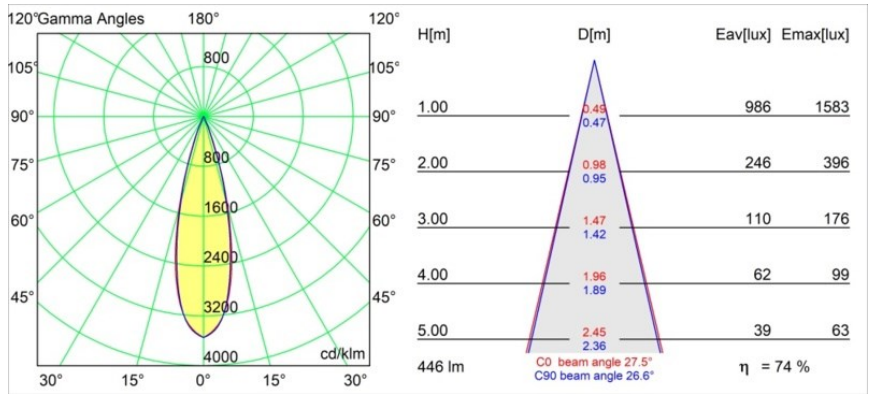

Light distribution & beam diagram