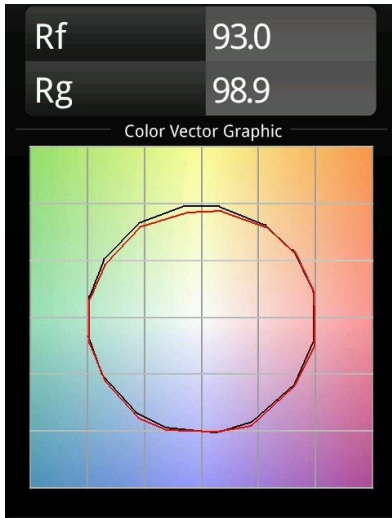

TM30 & CRI diagram