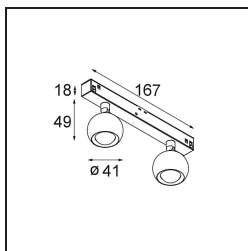

Specifications

| | |
|---------------------------------|----------------------|
| Material | 13421509 |
| Light Source Type | LED |
| LED Type | CREE 1304 |
| LED technology | LED COB |
| CRI | Min. 90 |
| Colour Temperature | 3000K |
| Lifetime | L90B10 @50,000 Hours |
| Lamp Included | Yes |
| Number of Light Sources | 2 |
| CIE flux code | 99 100 100 100 72 |
| Binning (SDCM) | 2 |
| Light Direction | Down |
| Optic | Lens |
| Measured beam angle (°) | 26.0 |
| Input Voltage | 48Vdc |
| Luminaire power (W) | 10.5 |
| Electrical Class | III |
| IP Rating | 20 |
| Glow wire rating (°C) | 960 |
| Dimming Protocol | DALI |
| DALI Standard | DALI-2 |
| Indoor/Outdoor | Indoor |
| Application | Ceiling, Wall |
| Adjustability | H 360° V 50° |
| Distance to Lighted Object (m) | 0,1 |
| Primary Colour & Primary Finish | White, Structure |
| Gross weight (g) | 275.0 |
| Luminous flux per lamp (lm) | 332 |
| Efficacy (lm/W) | 63 |
| Glare rating | 17 |