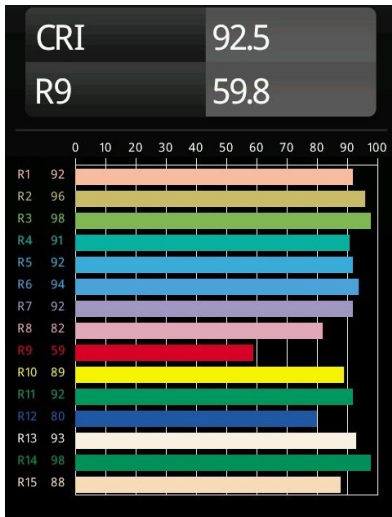

TM30 & CRI diagram