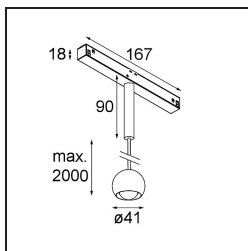

*Marbulito Track 48V Suspended 41 1x LED 2700K Medium 1-10V Black Structure*

As a luminaire component for our redesigned Modupoint LED, Marbulito makes a big entrance. Suspended on a long cable, or plugged into Modupoint LED's ceiling base with a short or longer extender stick. In black or in white structure. You'll be seeing pearls of Marbulitos in all kinds of spaces.

**Specifications**

Material	13422032
Light Source Type	LED
LED Type	CREE 1304
LED technology	LED COB
CRI	Min. 90
Colour Temperature	2700K
Lifetime	L90B10 @50,000 Hours
Lamp Included	Yes
Number of Light Sources	1
CIE flux code	99 100 100 100 72
Binning (SDCM)	2
Light Direction	Down
Optic	Lens
Measured beam angle (°)	26.0
Input Voltage	48Vdc
Luminaire power (W)	6.5
Electrical Class	III
IP Rating	20
Glow wire rating (°C)	960
Dimming Protocol	1-10V
Indoor/Outdoor	Indoor
Application	Ceiling
Mounting	Suspended
Adjustability	Not Applicable
Distance to Lighted Object (m)	0,1
Primary Colour & Primary Finish	Black, Structure
Gross weight (g)	347.0
Luminous flux per lamp (lm)	332
Efficacy (lm/W)	51
Glare rating	17
Remark	<ul style="list-style-type: none"> <li>• This is not a complete product. Pista track 48V system required.</li> <li>• For installations without dimmer, it is recommended to use 1-10 V luminaires.</li> </ul>