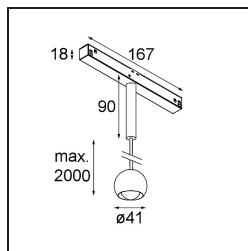

Marbulito Track 48V Suspended 41 1x LED 2700K Medium 1-10V Black Structure

As a luminaire component for our redesigned Modupoint LED, Marbulito makes a big entrance. Suspended on a long cable, or plugged into Modupoint LED's ceiling base with a short or longer extender stick. In black or in white structure. You'll be seeing pearls of Marbulitos in all kinds of spaces.

Specifications

| | |
|---------------------------------|---|
| Material | 13422032 |
| Light Source Type | LED |
| LED Type | CREE 1304 |
| LED technology | LED COB |
| CRI | Min. 90 |
| Colour Temperature | 2700K |
| Lifetime | L90B10 @50,000 Hours |
| Lamp Included | Yes |
| Number of Light Sources | 1 |
| CIE flux code | 99 100 100 100 72 |
| Binning (SDCM) | 2 |
| Light Direction | Down |
| Optic | Lens |
| Measured beam angle (°) | 26.0 |
| Input Voltage | 48Vdc |
| Luminaire power (W) | 6.5 |
| Electrical Class | III |
| IP Rating | 20 |
| Glow wire rating (°C) | 960 |
| Dimming Protocol | 1-10V |
| Indoor/Outdoor | Indoor |
| Application | Ceiling |
| Mounting | Suspended |
| Adjustability | Not Applicable |
| Distance to Lighted Object (m) | 0,1 |
| Primary Colour & Primary Finish | Black, Structure |
| Gross weight (g) | 347.0 |
| Luminous flux per lamp (lm) | 332 |
| Efficacy (lm/W) | 51 |
| Glare rating | 17 |
| Remark | <ul style="list-style-type: none"> • This is not a complete product. Pista track 48V system required. • For installations without dimmer, it is recommended to use 1-10 V luminaires. |