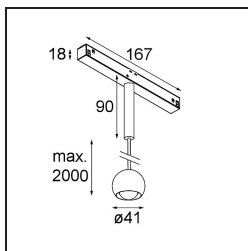

Marbulito Track 48V Suspended 41 1x LED 2700K Medium 1-10V Black Structure

As a luminaire component for our redesigned Modupoint LED, Marbulito makes a big entrance. Suspended on a long cable, or plugged into Modupoint LED's ceiling base with a short or longer extender stick. In black or in white structure. You'll be seeing pearls of Marbulitos in all kinds of spaces.

Specifications

Material	13422032
Light Source Type	LED
LED Type	CREE 1304
LED technology	LED COB
CRI	Min. 90
Colour Temperature	2700K
Lifetime	L90B10 @50,000 Hours
Lamp Included	Yes
Number of Light Sources	1
CIE flux code	99 100 100 100 72
Binning (SDCM)	2
Light Direction	Down
Optic	Lens
Measured beam angle (°)	26.0
Input Voltage	48Vdc
Luminaire power (W)	6.5
Electrical Class	III
IP Rating	20
Glow wire rating (°C)	960
Dimming Protocol	1-10V
Indoor/Outdoor	Indoor
Application	Ceiling
Mounting	Suspended
Adjustability	Not Applicable
Distance to Lighted Object (m)	0,1
Primary Colour & Primary Finish	Black, Structure
Gross weight (g)	347.0
Luminous flux per lamp (lm)	332
Efficacy (lm/W)	51
Glare rating	17
Remark	<ul style="list-style-type: none"> • This is not a complete product. Pista track 48V system required. • For installations without dimmer, it is recommended to use 1-10 V luminaires.