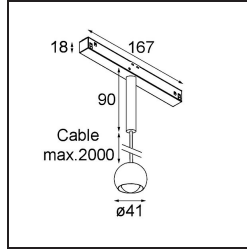

Date
Customer
Project
Type

Marbulito Track 48V Suspended 41 1x LED 2700K Medium 1-10V Black Structure

As a luminaire component for our redesigned Modupoint LED, Marbulito makes a big entrance. Suspended on a long cable, or plugged into Modupoint LED's ceiling base with a short or longer extender stick. In black or in white structure. You'll be seeing pearls of Marbulitos in all kinds of spaces.

Specifications

Material	13422032
Light Source Type	LED
LED Type	CREE 1304
LED technology	LED COB
CRI	Min. 90
Colour Temperature	2700K
Lifetime	L80B20 @50,000 Hours
Lamp Included	Yes
Number of Light Sources	1
CIE flux code	99 100 100 100 72
Binning (SDCM)	2
Light Direction	Down
Optic	Lens
Measured beam angle (°)	26.0
Input Voltage	48Vdc
Luminaire power (W)	6.5
Electrical Class	III
IP Rating	20
Glow wire rating (°C)	960
Dimming Protocol	1-10V
Indoor/Outdoor	Indoor
Application	Ceiling
Mounting	Suspended
Adjustability	Not Applicable
Distance to Lighted Object (m)	0,1
Primary Colour & Primary Finish	Black, Structure
Gross weight (g)	347.0
Delivered lumens (lm)	332
Efficacy (lm/W)	51
Glare rating	17
Remark	<ul style="list-style-type: none"> • This is not a complete product. Pista track 48V system required. • For installations without dimmer, it is recommended to use 1-10 V luminaires.

TM30 & CRI diagram

Light distribution & beam diagram