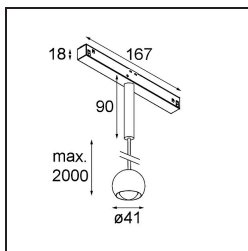

Date
Customer
Project
Type

Marbulito Track 48V Suspended 41 1x LED 2700K Medium 1-10V Black Structure

As a luminaire component for our redesigned Modupoint LED, Marbulito makes a big entrance. Suspended on a long cable, or plugged into Modupoint LED's ceiling base with a short or longer extender stick. In black or in white structure. You'll be seeing pearls of Marbulitos in all kinds of spaces.

Specifications

Material	13422032
Light Source Type	LED
LED Type	CREE 1304
LED technology	LED COB
CRI	Min. 90
Colour Temperature	2700K
Lifetime	L90B10 @50,000 Hours
Lamp Included	Yes
Number of Light Sources	1
CIE flux code	99 100 100 100 72
Binning (SDCM)	2
Light Direction	Down
Optic	Lens
Measured beam angle (°)	26.0
Input Voltage	48Vdc
Luminaire power (W)	6.5
Electrical Class	III
IP Rating	20
Glow wire rating (°C)	960
Dimming Protocol	1-10V
Indoor/Outdoor	Indoor
Application	Ceiling
Mounting	Suspended
Adjustability	Not Applicable
Distance to Lighted Object (m)	0,1
Primary Colour & Primary Finish	Black, Structure
Gross weight (g)	347.0
Delivered lumens (lm)	332
Efficacy (lm/W)	51
Glare rating	17
Remark	<ul style="list-style-type: none"> • This is not a complete product. Pista track 48V system required. • For installations without dimmer, it is recommended to use 1-10 V luminaires.