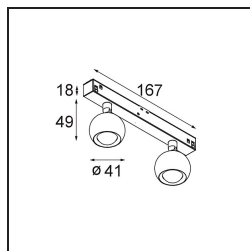

Date
Customer
Project
Type

Marbulito Track 48V Adjustable 41 2x LED 3000K Medium 1-10V White Structure

Specifications

Material	13421409
Light Source Type	LED
LED Type	CREE 1304
LED technology	LED COB
CRI	Min. 90
Colour Temperature	3000K
Lifetime	L90B10 @50,000 Hours
Lamp Included	Yes
Number of Light Sources	2
CIE flux code	99 100 100 100 72
Binning (SDCM)	2
Light Direction	Down
Optic	Lens
Measured beam angle (°)	26.0
Input Voltage	48Vdc
Luminaire power (W)	10.5
Electrical Class	III
IP Rating	20
Glow wire rating (°C)	960
Dimming Protocol	1-10V
Indoor/Outdoor	Indoor
Application	Ceiling, Wall
Adjustability	H 360° V 50°
Distance to Lighted Object (m)	0,1
Primary Colour & Primary Finish	White, Structure
Gross weight (g)	275.0
Luminous flux per lamp (lm)	332
Efficacy (lm/W)	63
Glare rating	17