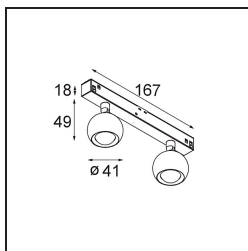

Specifications

Material	13421532
Light Source Type	LED
LED Type	CREE 1304
LED technology	LED COB
CRI	Min. 90
Colour Temperature	3000K
Lifetime	L90B10 @50,000 Hours
Lamp Included	Yes
Number of Light Sources	2
CIE flux code	99 100 100 100 72
Binning (SDCM)	2
Light Direction	Down
Optic	Lens
Measured beam angle (°)	26.0
Input Voltage	48Vdc
Luminaire power (W)	10.5
Electrical Class	III
IP Rating	20
Glow wire rating (°C)	960
Dimming Protocol	DALI
DALI Standard	DALI-2
Indoor/Outdoor	Indoor
Application	Ceiling, Wall
Adjustability	H 360° V 50°
Distance to Lighted Object (m)	0,1
Primary Colour & Primary Finish	Black, Structure
Gross weight (g)	275.0
Luminous flux per lamp (lm)	332
Efficacy (lm/W)	63
Glare rating	17