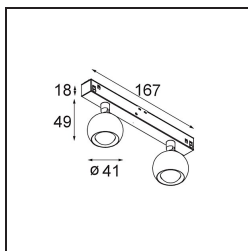

| |
|----------|
| Date |
| Customer |
| Project |
| Type |

Marbulito Track 48V Adjustable 41 2x LED 2700K Medium DALI White Structure

Specifications

| | |
|---------------------------------|----------------------|
| Material | 13421109 |
| Light Source Type | LED |
| LED Type | CREE 1304 |
| LED technology | LED COB |
| CRI | Min. 90 |
| Colour Temperature | 2700K |
| Lifetime | L90B10 @50,000 Hours |
| Lamp Included | Yes |
| Number of Light Sources | 2 |
| CIE flux code | 99 100 100 100 72 |
| Binning (SDCM) | 2 |
| Light Direction | Down |
| Optic | Lens |
| Measured beam angle (°) | 26.0 |
| Input Voltage | 48Vdc |
| Luminaire power (W) | 10.5 |
| Electrical Class | III |
| IP Rating | 20 |
| Glow wire rating (°C) | 960 |
| Dimming Protocol | DALI |
| DALI Standard | DALI-2 |
| Indoor/Outdoor | Indoor |
| Application | Ceiling, Wall |
| Adjustability | H 360° V 50° |
| Distance to Lighted Object (m) | 0,1 |
| Primary Colour & Primary Finish | White, Structure |
| Gross weight (g) | 275.0 |
| Luminous flux per lamp (lm) | 332 |
| Efficacy (lm/W) | 63 |
| Glare rating | 17 |