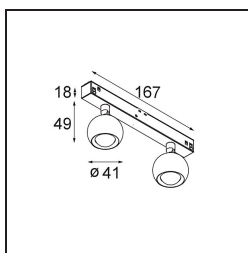

Date
Customer
Project
Type

*Marbulito Track 48V Adjustable 41 2x LED 3000K Medium 1-10V Black Structure*

**Specifications**

Material	13421432
Light Source Type	LED
LED Type	CREE 1304
LED technology	LED COB
CRI	Min. 90
Colour Temperature	3000K
Lifetime	L90B10 @50,000 Hours
Lamp Included	Yes
Number of Light Sources	2
CIE flux code	99 100 100 100 72
Binning (SDCM)	2
Light Direction	Down
Optic	Lens
Measured beam angle (°)	26.0
Input Voltage	48Vdc
Luminaire power (W)	10.5
Electrical Class	III
IP Rating	20
Glow wire rating (°C)	960
Dimming Protocol	1-10V
Indoor/Outdoor	Indoor
Application	Ceiling, Wall
Adjustability	H 360° V 50°
Distance to Lighted Object (m)	0,1
Primary Colour & Primary Finish	Black, Structure
Gross weight (g)	275.0
Luminous flux per lamp (lm)	332
Efficacy (lm/W)	63
Glare rating	17